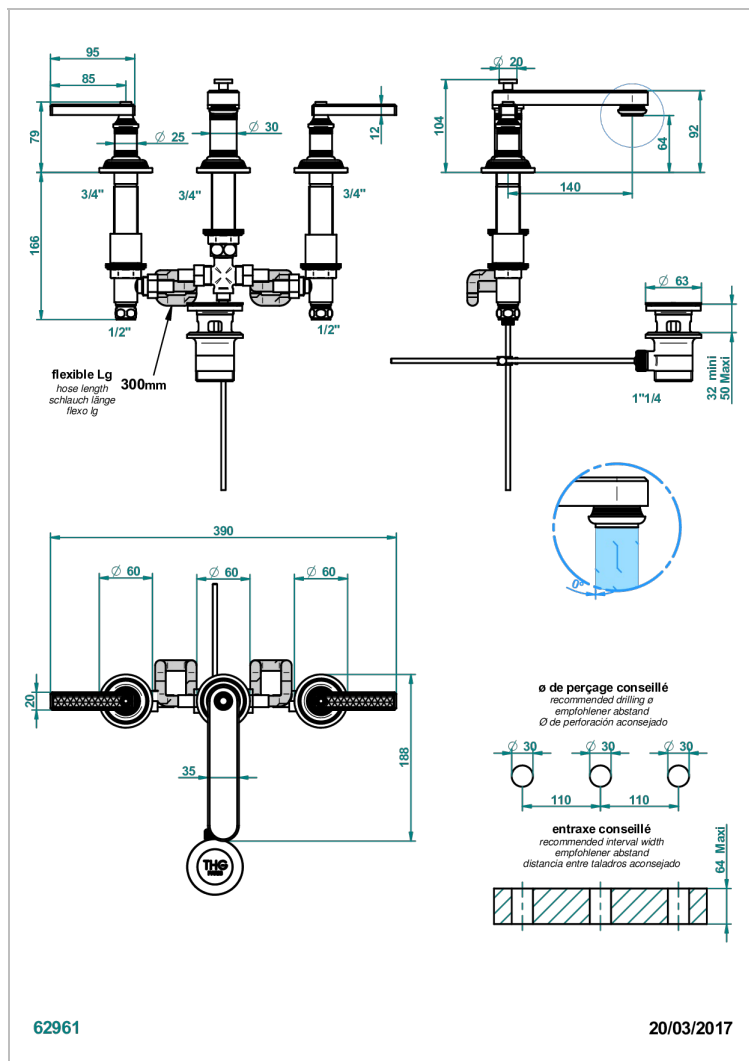

WEST COAST WITH GUILLOCHE DECOR WITH LEVER

U9D-151M

Rim mounted 3-hole basin mixer with waste for marble

CHARACTERISTIC

- ACS : 18ACCLY393
- NF : NF EN 200 - IA - Chrome
- SVGW-SSIGE : 1901-6813

STANDARDS

AVAILABLE FINITIONS