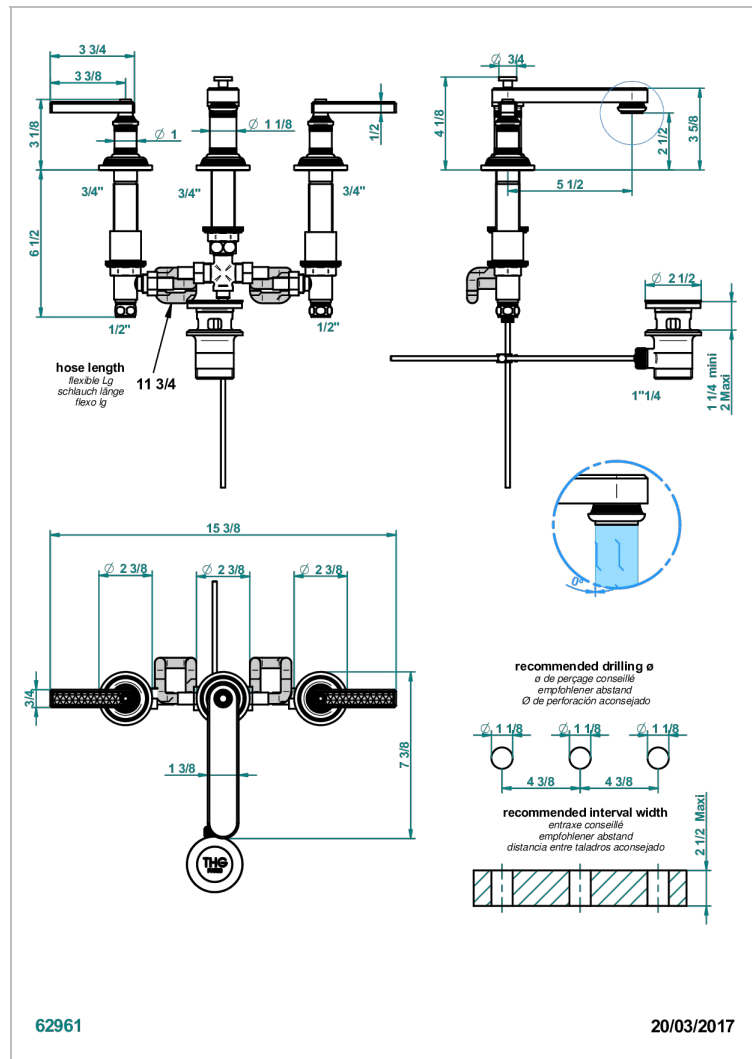

WEST COAST WITH GUILLOCHE DECOR WITH LEVER

U9D-151M

Rim mounted 3-hole basin mixer with waste for marble

CHARACTERISTIC

- ACS : 18ACCLY393
- NF : NF EN 200 - IA - Chrome
- SVGW-SSIGE : 1901-6813

STANDARDS

AVAILABLE FINITIONS