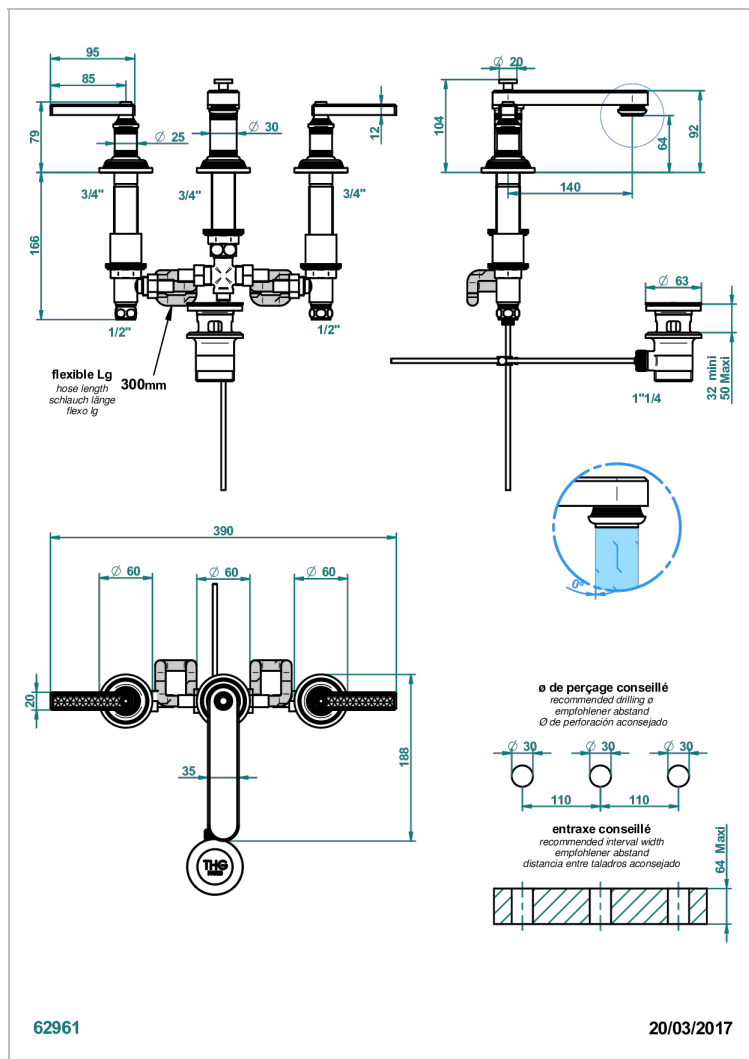

WEST COAST WITH GUILLOCHE DECOR WITH LEVER

U9D-151M

Rim mounted 3-hole basin mixer with waste for marble

CHARACTERISTIC

- ACS : 18ACCLY393
- NF : NF EN 200 - IA - Chrome
- SVGW-SSIGE : 1901-6813

STANDARDS

AVAILABLE FINITIONS