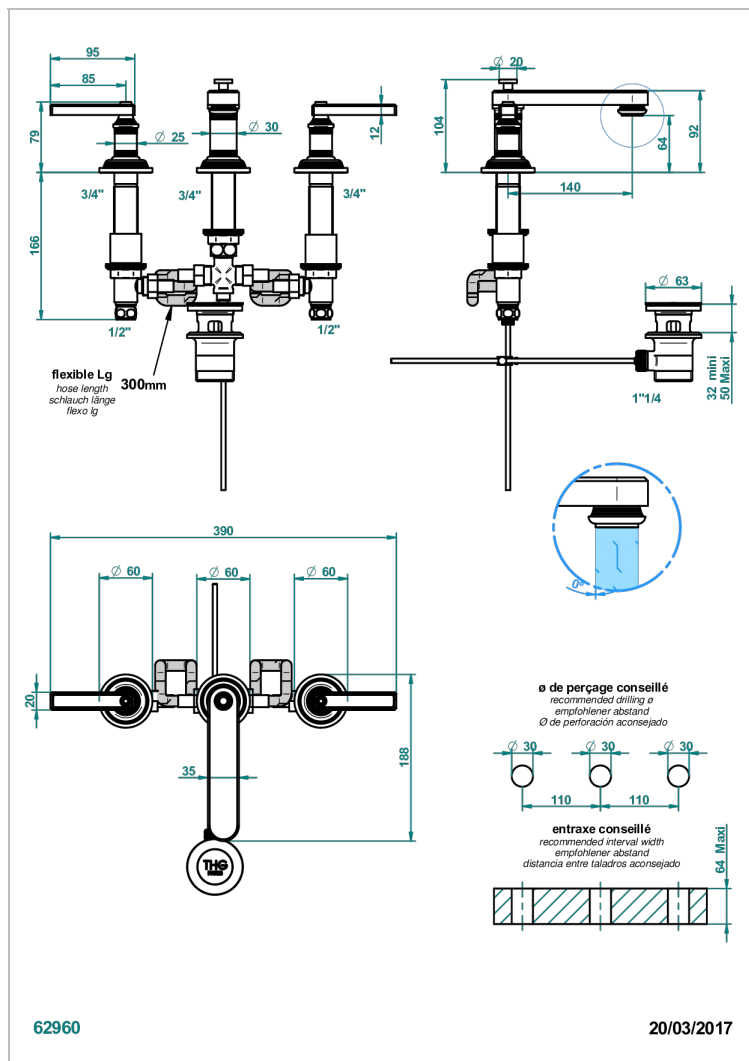

# WEST COAST WHITE ONYX WITH LEVER HANDLES

U9H-151M

Rim mounted 3-hole basin mixer with waste for marble

## CHARACTERISTIC

- ACS : 18ACCLY393
- NF : NF EN 200 - IA - Chrome
- SVGW-SSIGE : 1901-6813