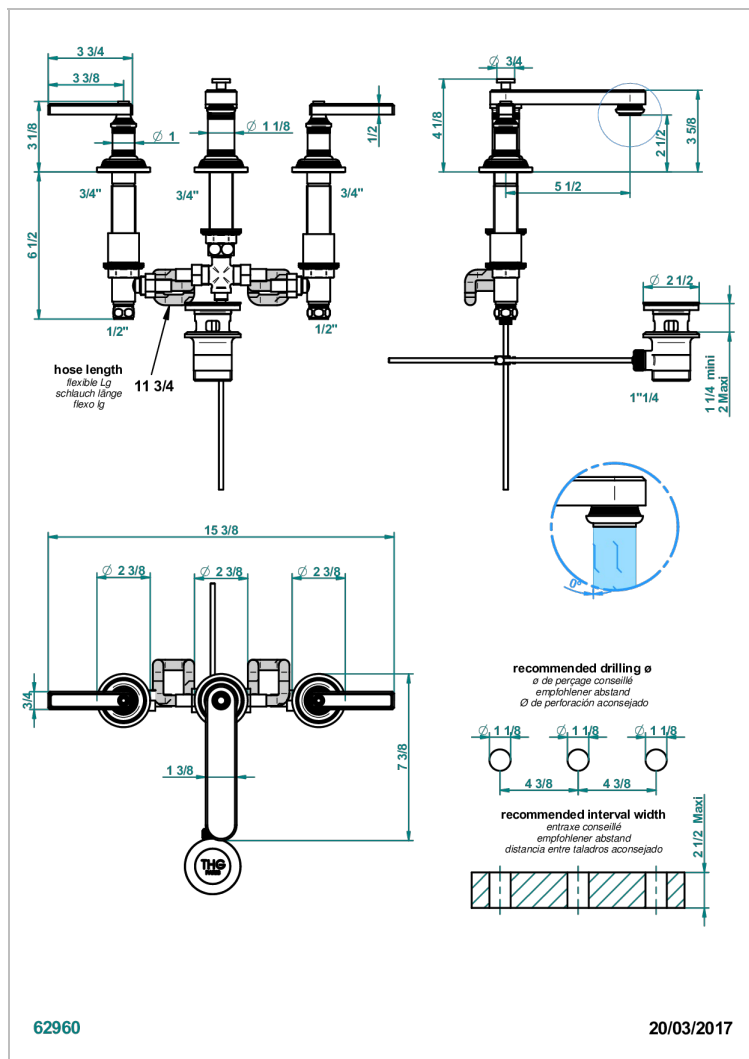

WEST COAST WHITE ONYX WITH LEVER HANDLES

U9H-151M

Rim mounted 3-hole basin mixer with waste for marble

CHARACTERISTIC

- ACS : 18ACCLY393
- NF : NF EN 200 - IA - Chrome
- SVGW-SSIGE : 1901-6813

STANDARDS

AVAILABLE FINITIONS