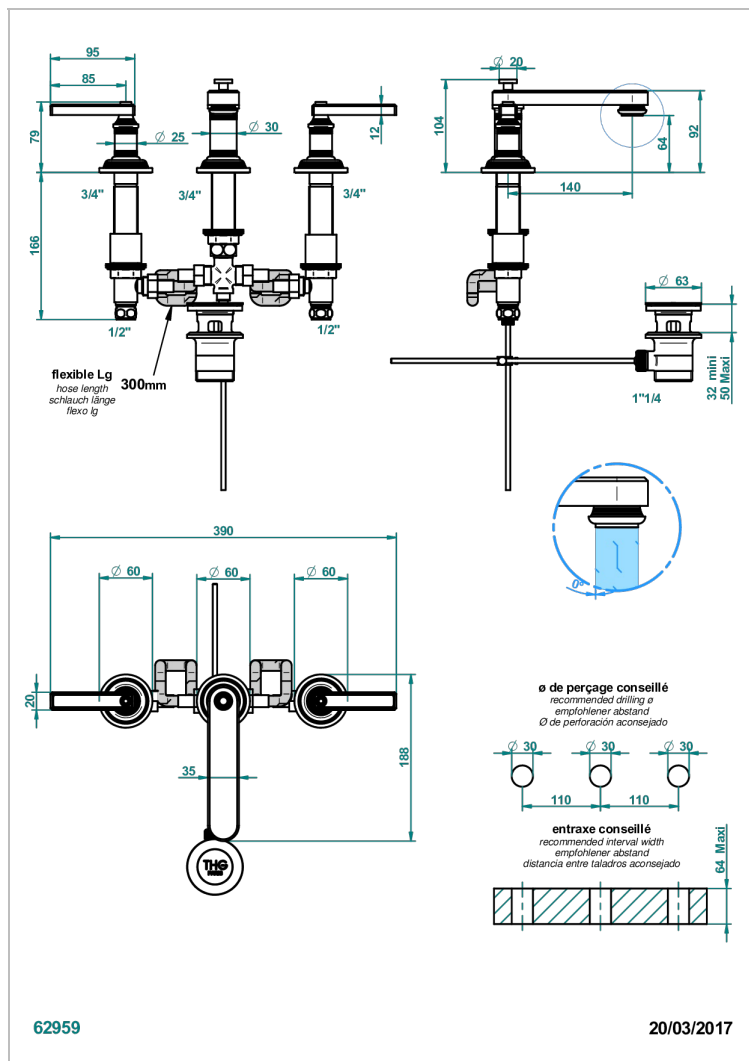

WEST COAST BLACK ONYX WITH LEVER

U9F-151M

Rim mounted 3-hole basin mixer with waste for marble

CHARACTERISTIC

- ACS : 18ACCLY393
- NF : NF EN 200 - IA - Chrome
- SVGW-SSIGE : 1901-6813

STANDARDS

AVAILABLE FINITIONS