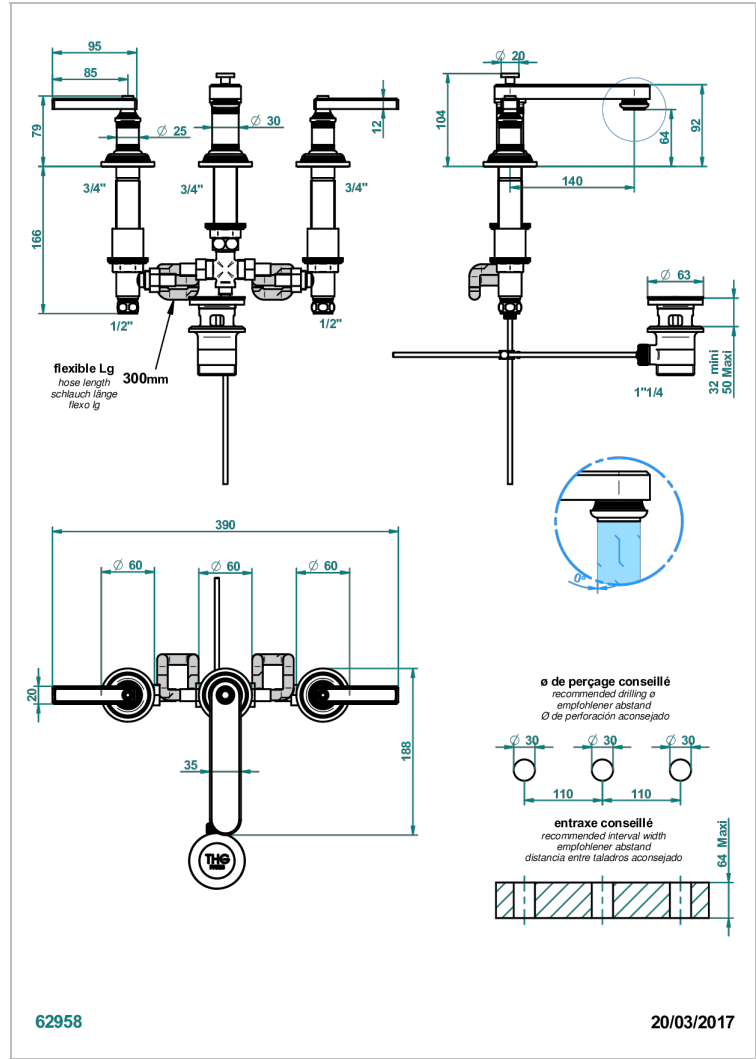

# WEST COAST METAL WITH LEVER

U9B-151M

3孔台盆龙头，带下水器，大理石紧固件