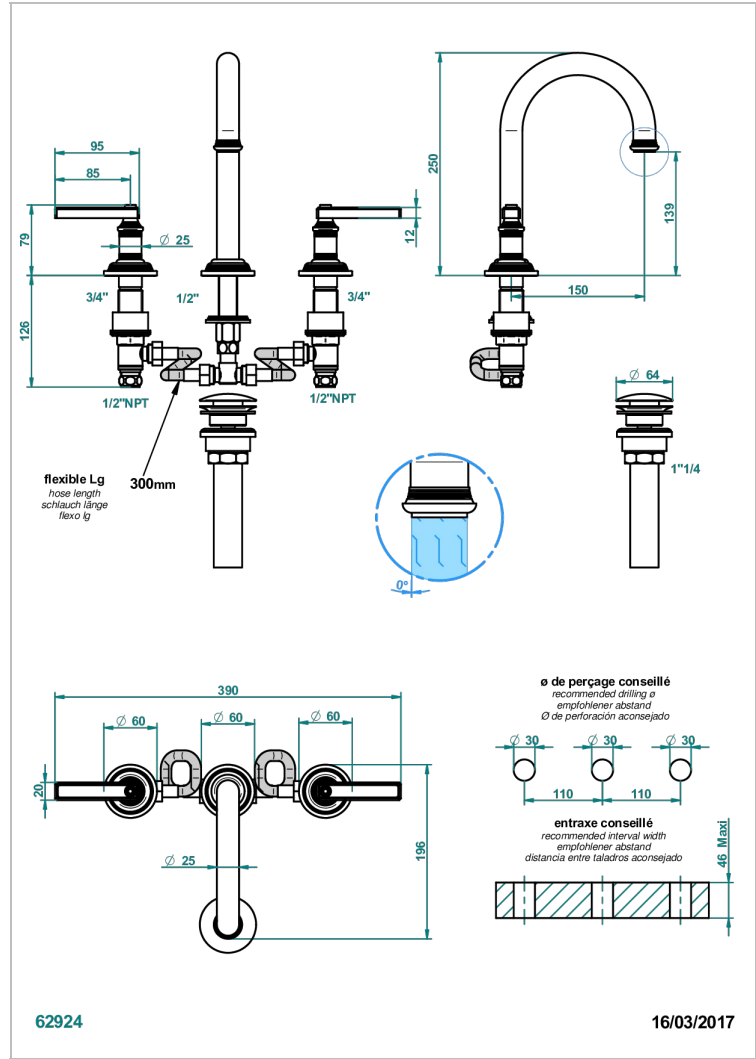

WEST COAST WHITE ONYX WITH LEVER HANDLES

U9H-152/US

Rim mounted 3-hole basin mixer with waste, high spout

CARACTERÍSTICAS

- West Coast White Onyx with lever handles
- Rim mounted 3-hole basin mixer with waste, high spout