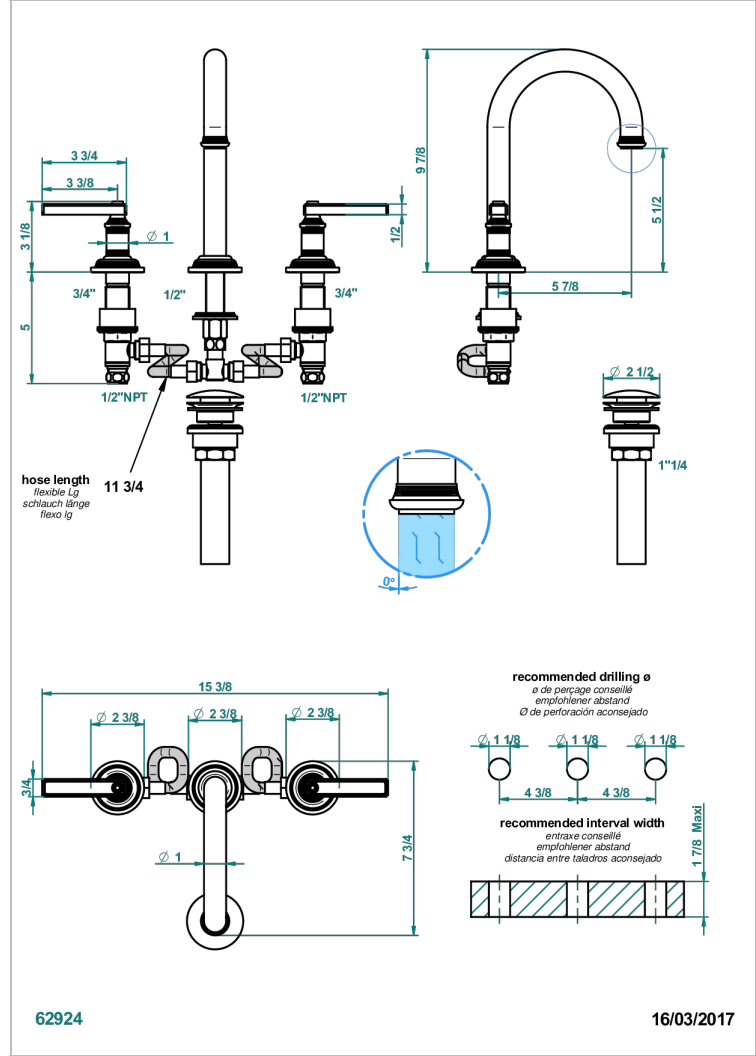

WEST COAST WHITE ONYX WITH LEVER HANDLES

U9H-152/US

Rim mounted 3-hole basin mixer with waste, high spout

CARACTERÍSTICAS

- West Coast White Onyx with lever handles
- Rim mounted 3-hole basin mixer with waste, high spout