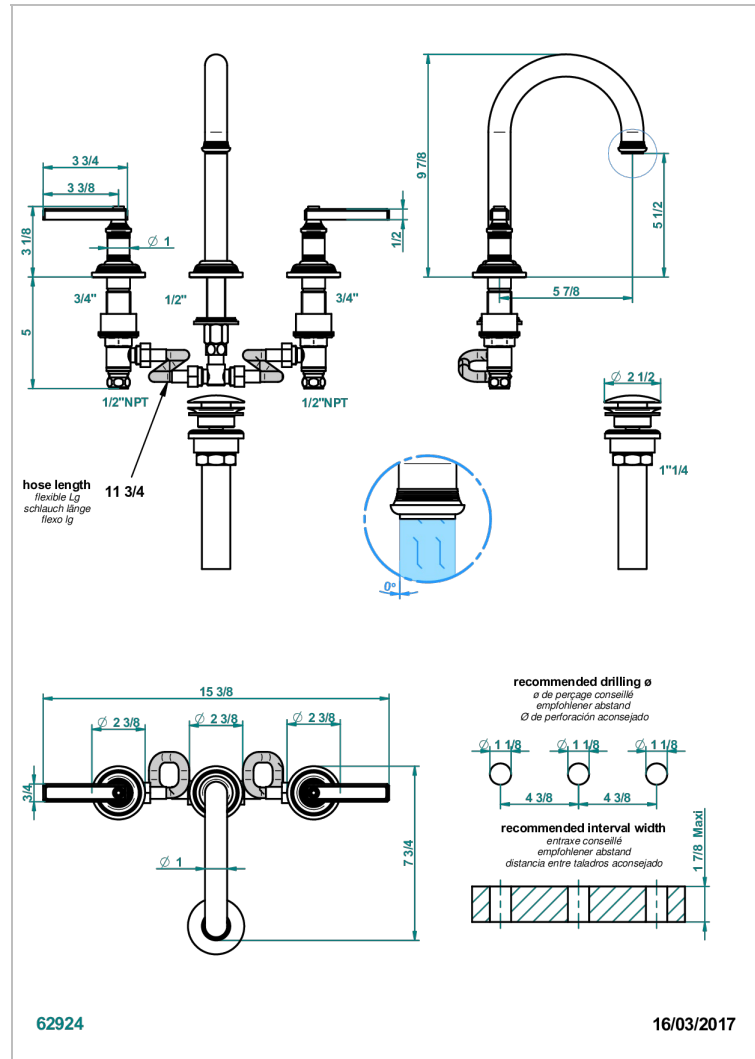

WEST COAST WHITE ONYX WITH LEVER HANDLES

U9H-152/US

Widespread lavatory set, high spout, with drain

CHARACTERISTIC

- West Coast White Onyx with lever handles
- Widespread lavatory set, high spout, with drain