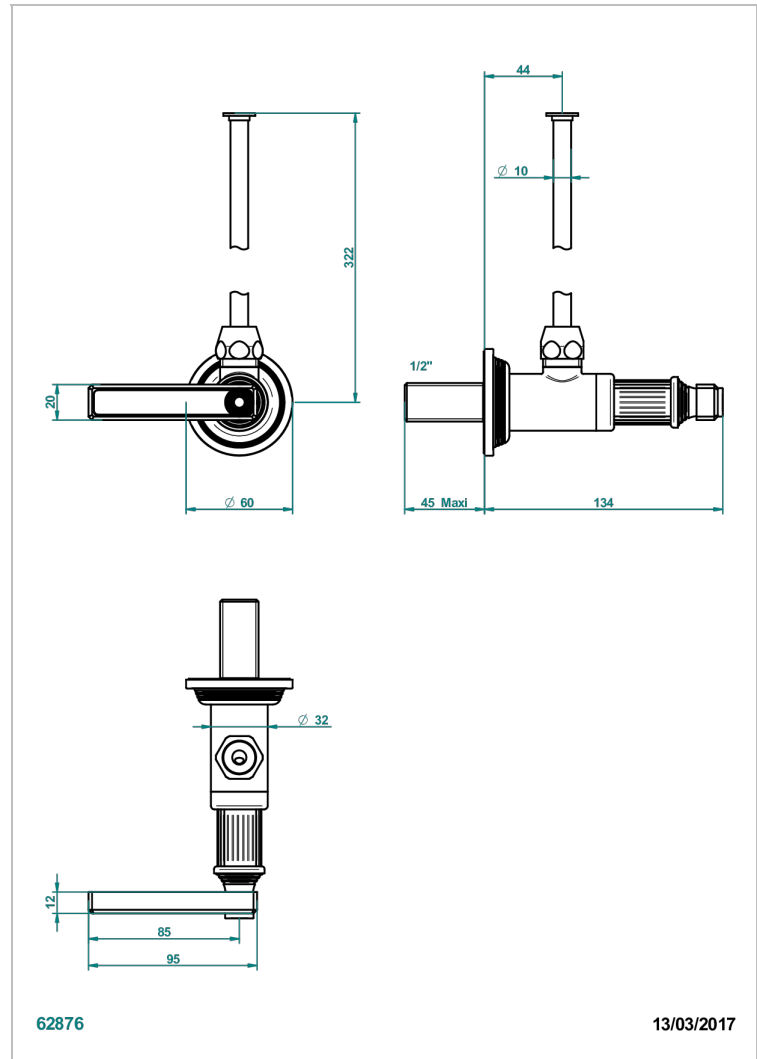

GRAND CENTRAL WHITE ONYX WITH LEVER HANDLES

U9S-181/S

1/2" stylised adjustable stop cock with 30 cm tube

CHARACTERISTIC

- Grand central White Onyx with lever handles
- 1/2" stylised adjustable stop cock with 30 cm tube