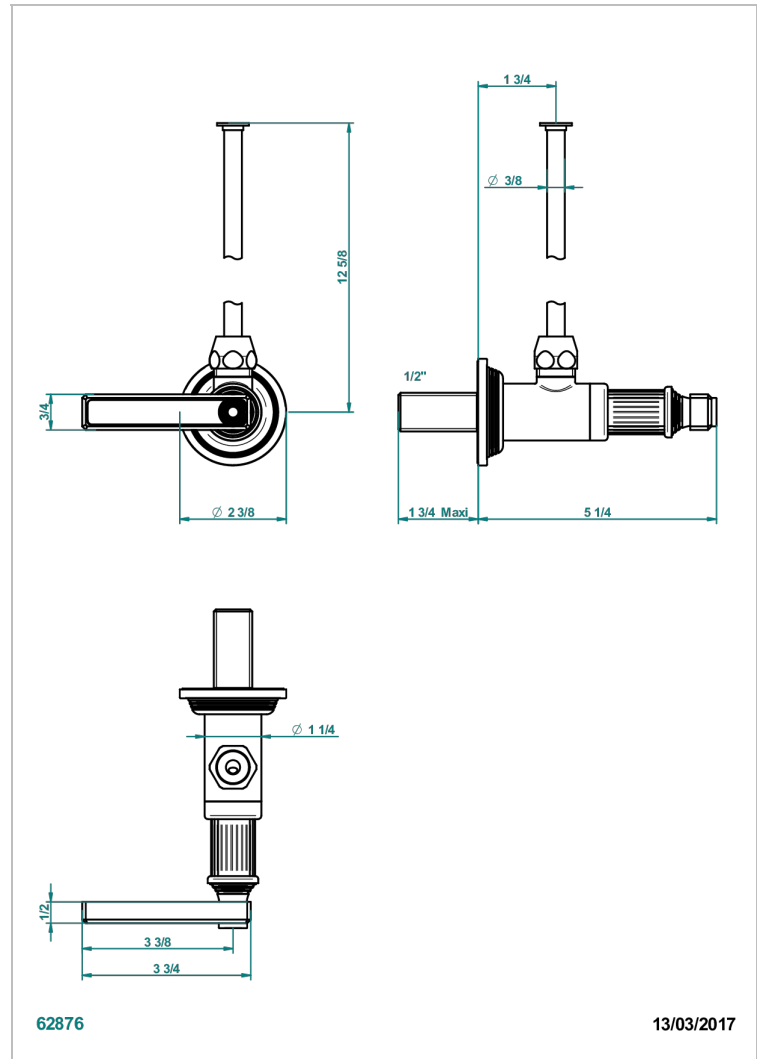

GRAND CENTRAL WHITE ONYX WITH LEVER HANDLES

U9S-181/S

1/2" stylised adjustable stop cock with 30 cm tube

CHARACTERISTIC

- Grand central White Onyx with lever handles
- 1/2" stylised adjustable stop cock with 30 cm tube