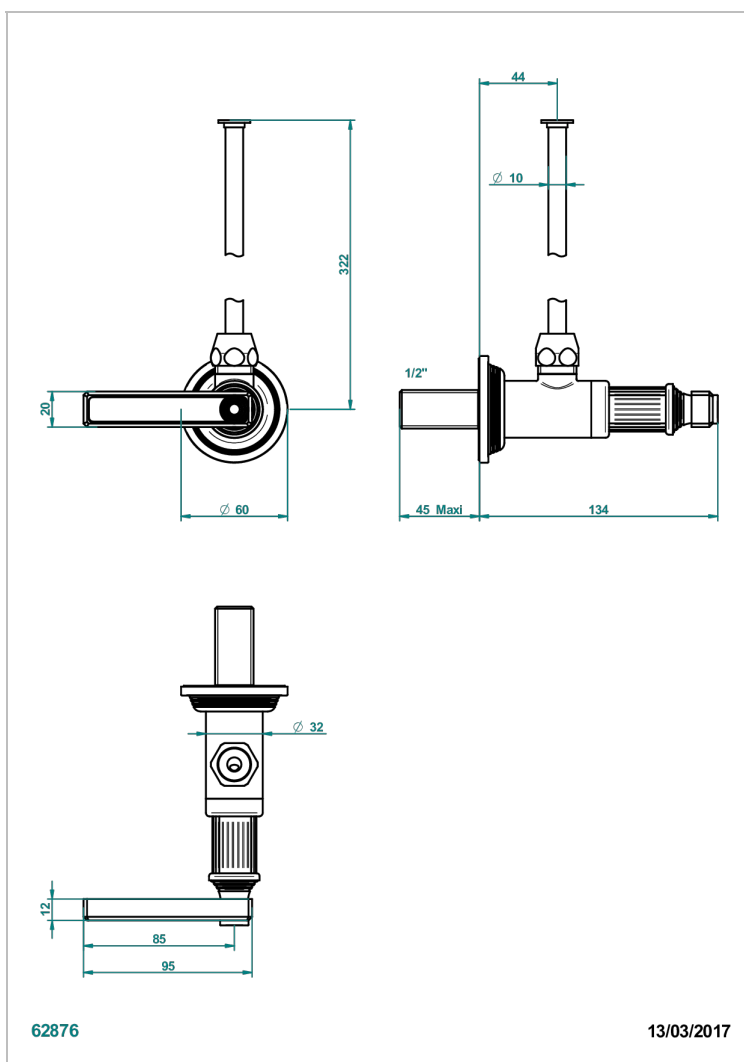

GRAND CENTRAL WHITE ONYX WITH LEVER HANDLES

U9S-181/S

1/2" stylised adjustable stop cock with 30 cm tube

CHARACTERISTIC

- Grand central White Onyx with lever handles
- 1/2" stylised adjustable stop cock with 30 cm tube