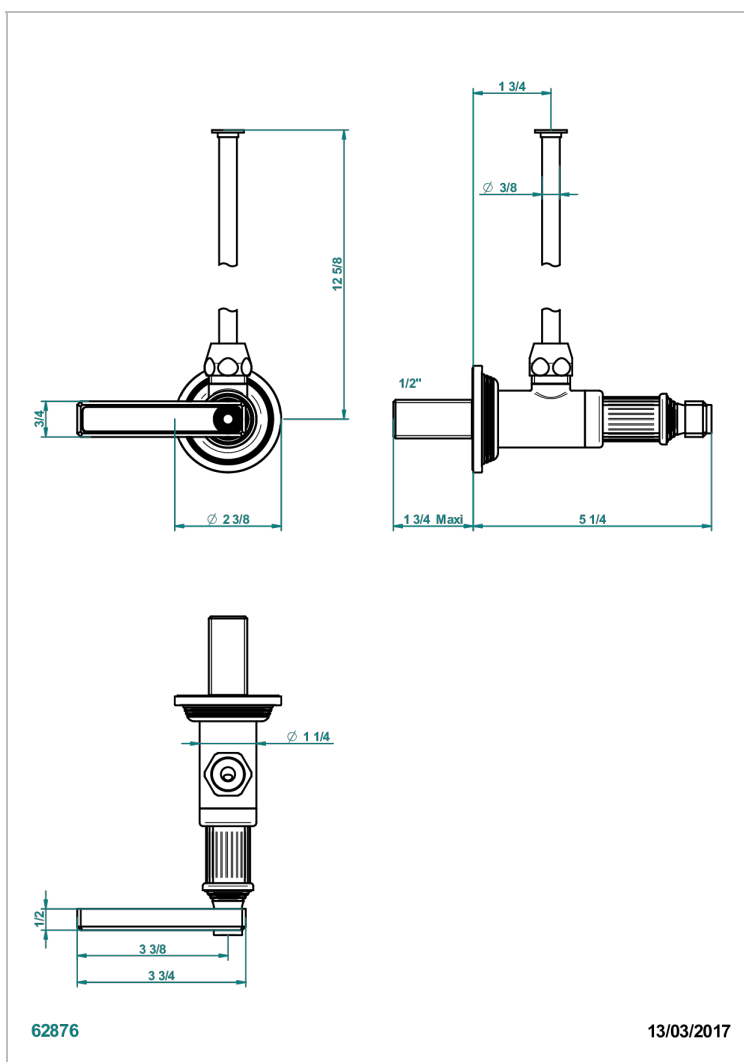

GRAND CENTRAL WHITE ONYX WITH LEVER HANDLES

U9S-181/S

1/2" stylised adjustable stop cock with 30 cm tube

CHARACTERISTIC

- Grand central White Onyx with lever handles
- 1/2" stylised adjustable stop cock with 30 cm tube