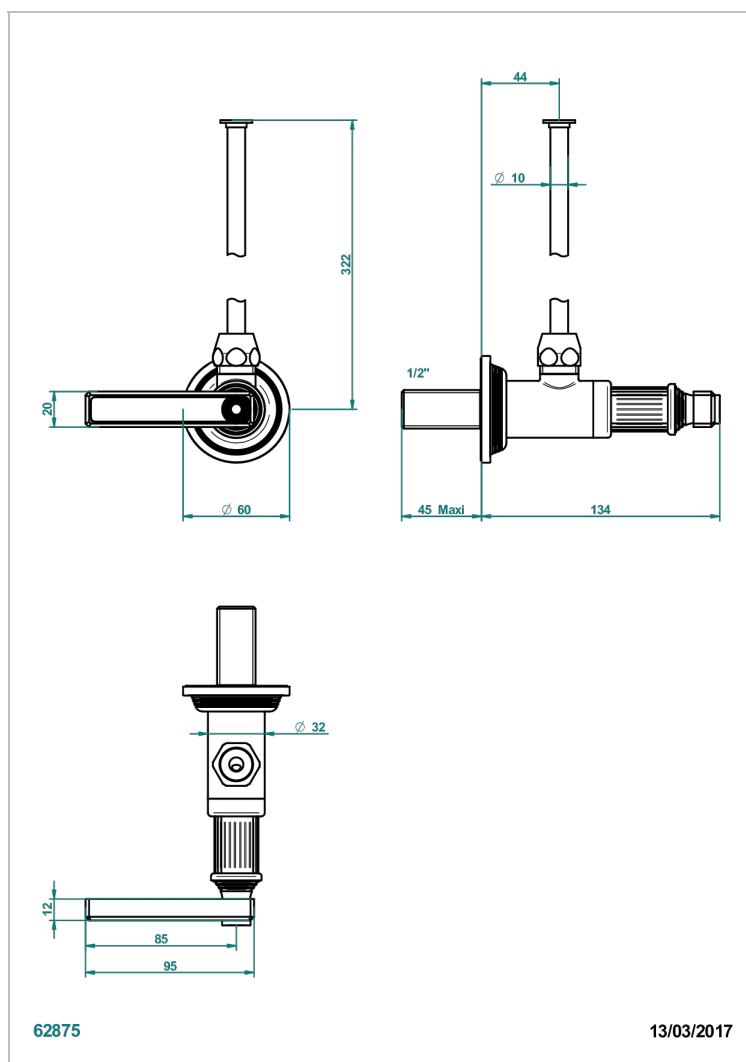

GRAND CENTRAL BLACK ONYX WITH LEVER

U9N-181/S

1/2" stylised adjustable stop cock with 30 cm tube

CHARACTERISTIC

- Grand central Black Onyx with lever
- 1/2" stylised adjustable stop cock with 30 cm tube

AVAILABLE FINITIONS