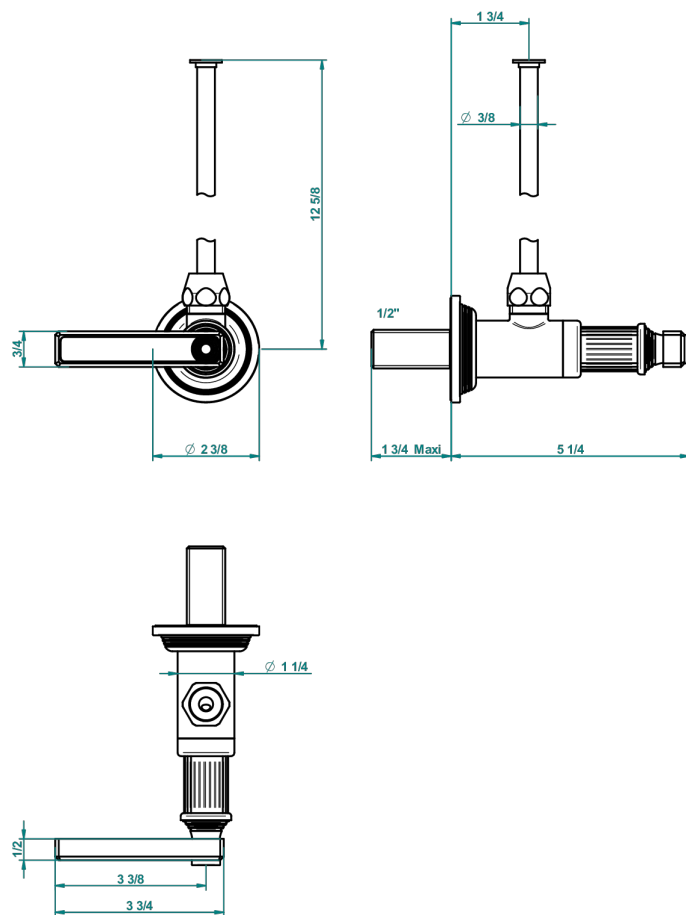

GRAND CENTRAL BLACK ONYX WITH LEVER

U9N-181/S

1/2" stylised adjustable stop cock with 30 cm tube

62875

13/03/2017

CHARACTERISTIC

- Grand central Black Onyx with lever
- 1/2" stylised adjustable stop cock with 30 cm tube