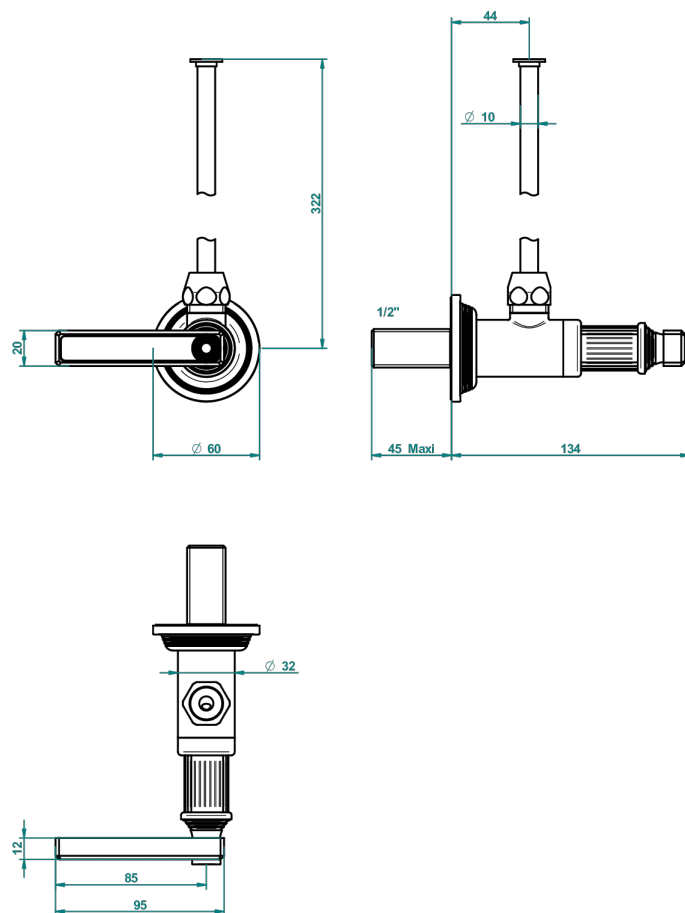

GRAND CENTRAL BLACK ONYX WITH LEVER

U9N-181/S

1/2" stylised adjustable stop cock with 30 cm tube

62875

13/03/2017

CHARACTERISTIC

- Grand central Black Onyx with lever
- 1/2" stylised adjustable stop cock with 30 cm tube