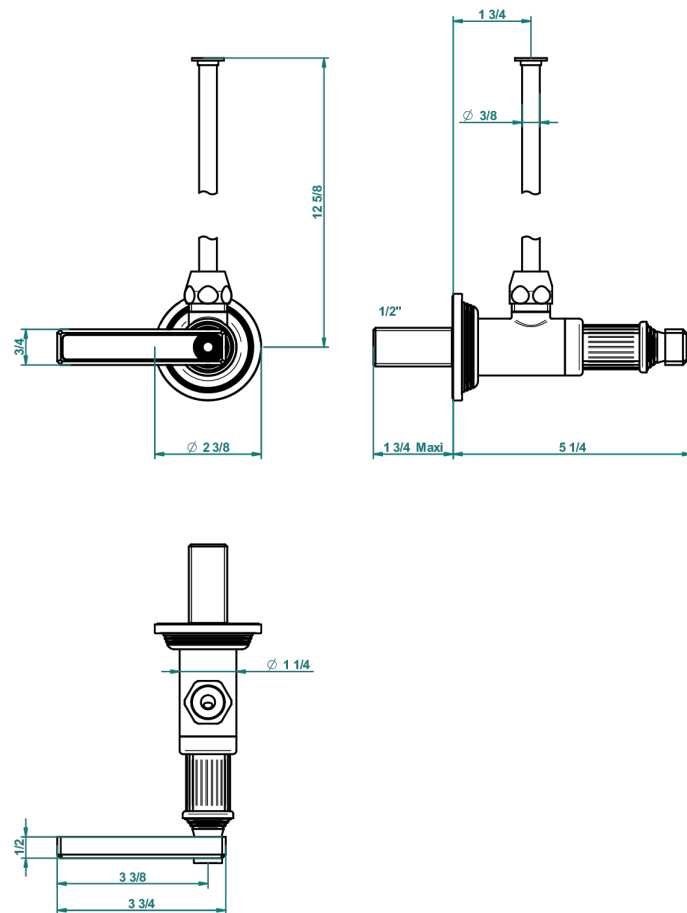

GRAND CENTRAL BLACK ONYX WITH LEVER

U9N-181/S

1/2" stylised adjustable stop cock with 30 cm tube

62875

13/03/2017

CHARACTERISTIC

- Grand central Black Onyx with lever
- 1/2" stylised adjustable stop cock with 30 cm tube