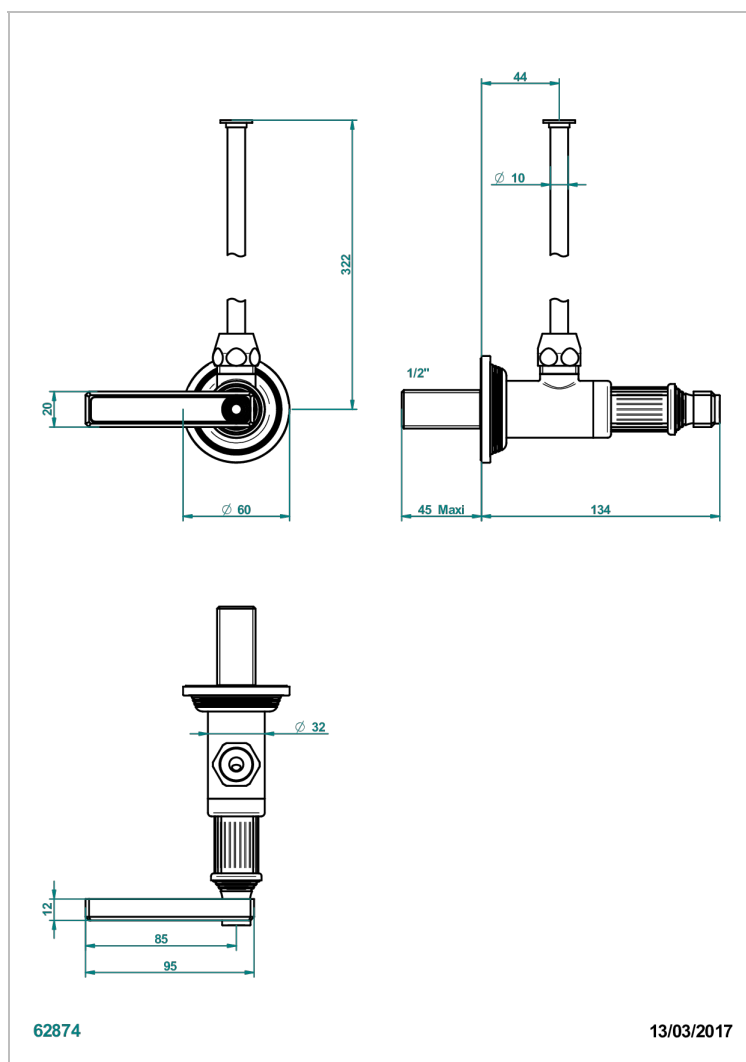

GRAND CENTRAL METAL WITH LEVER

U9L-181/S

1/2" stylised adjustable stop cock with 30 cm tube

CHARACTERISTIC

- Grand central Metal with lever
- 1/2" stylised adjustable stop cock with 30 cm tube

AVAILABLE FINITIONS