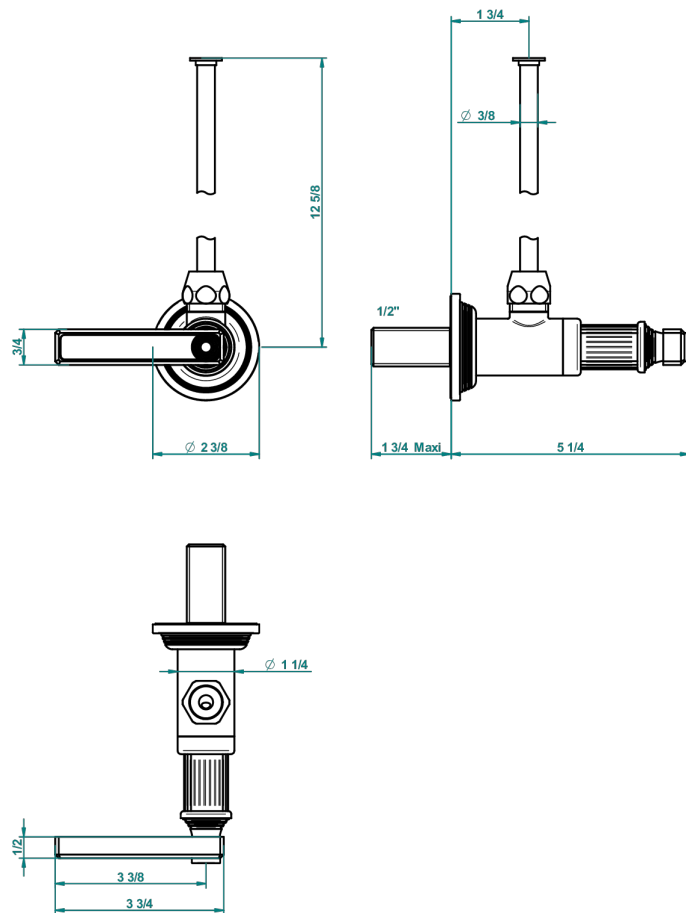

GRAND CENTRAL METAL WITH LEVER

U9L-181/S

1/2" stylised adjustable stop cock with 30 cm tube

62874

13/03/2017

CHARACTERISTIC

- Grand central Metal with lever
- 1/2" stylised adjustable stop cock with 30 cm tube