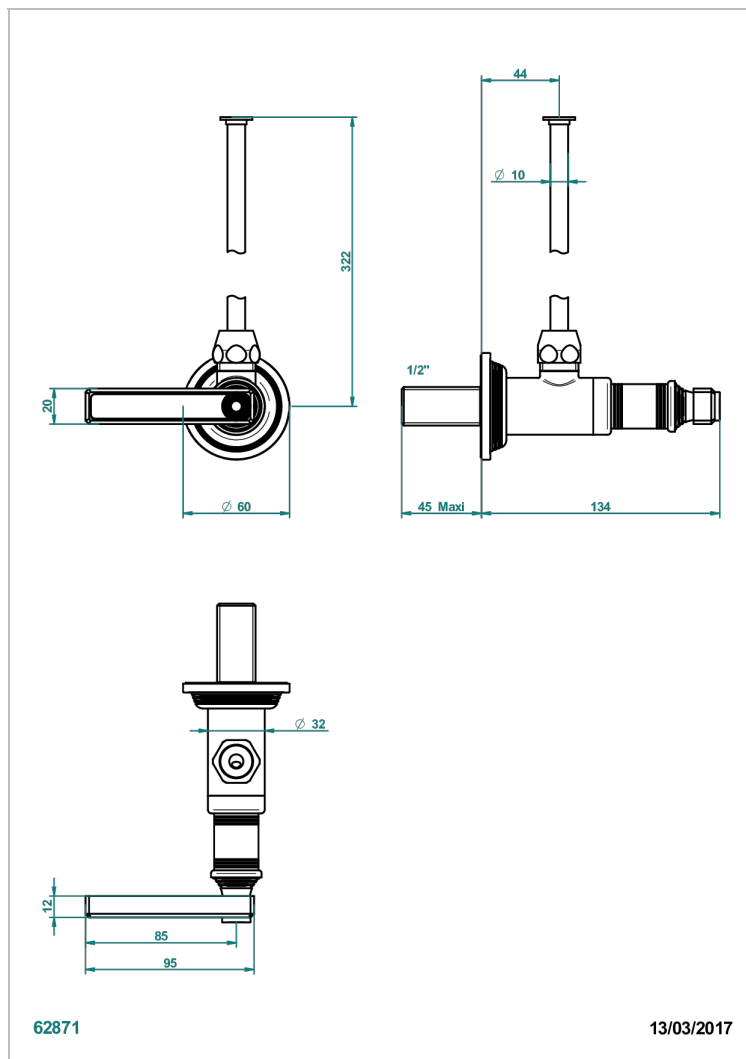

# WEST COAST WHITE ONYX WITH LEVER HANDLES

U9H-181/S

1/2" stylised adjustable stop cock with 30 cm tube

## CHARACTERISTIC

- West Coast White Onyx with lever handles
- 1/2" stylised adjustable stop cock with 30 cm tube