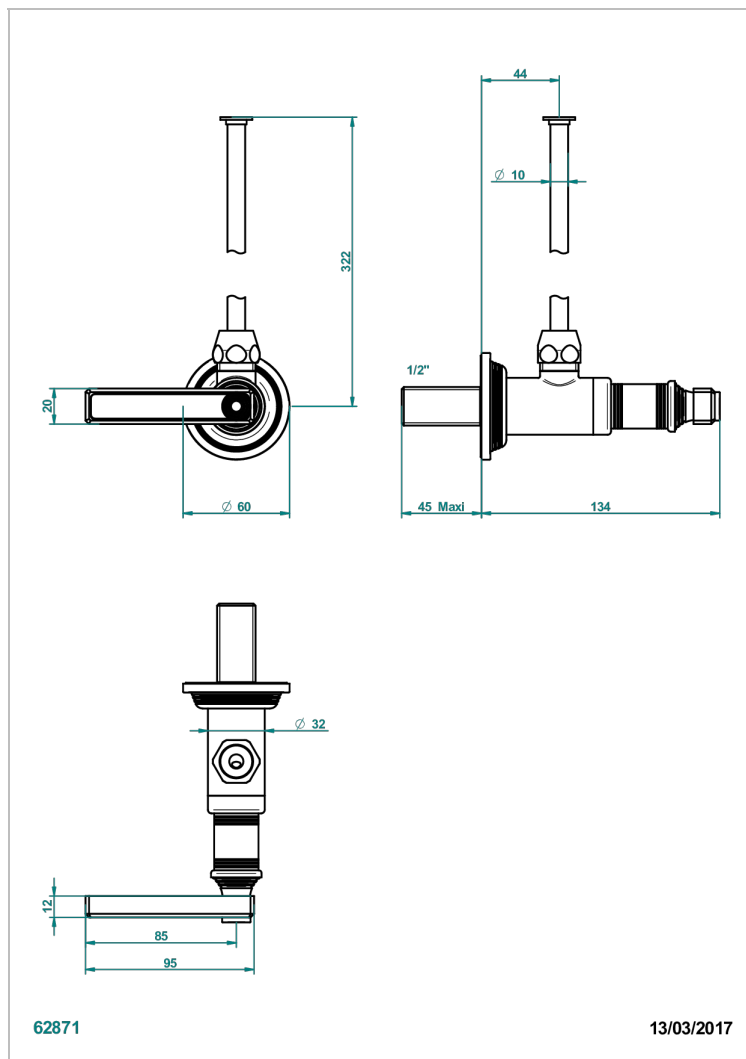

WEST COAST WHITE ONYX WITH LEVER HANDLES

U9H-181/S

1/2" stylised adjustable stop cock with 30 cm tube

CHARACTERISTIC

- West Coast White Onyx with lever handles
- 1/2" stylised adjustable stop cock with 30 cm tube