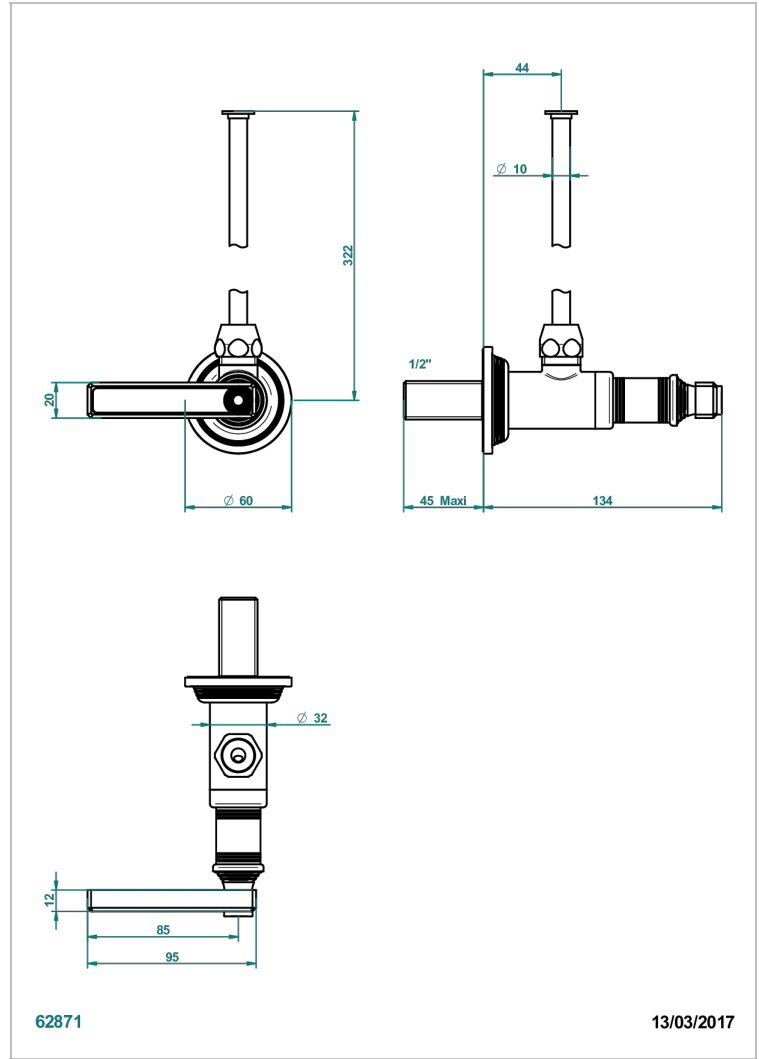

WEST COAST WHITE ONYX WITH LEVER HANDLES

U9H-181/S

1/2"可调节龙头，30厘米管道，适应任何风格

特色

- West Coast White Onyx with lever handles
- 1/2"可调节龙头，30厘米管道，适应任何风格

可选饰面

Black ceram - D30
Blush PVD - H62
Graphite PVD - H64
Matt Umber PVD - H67
Matt blush PVD - H60
Matt graphite PVD - H65