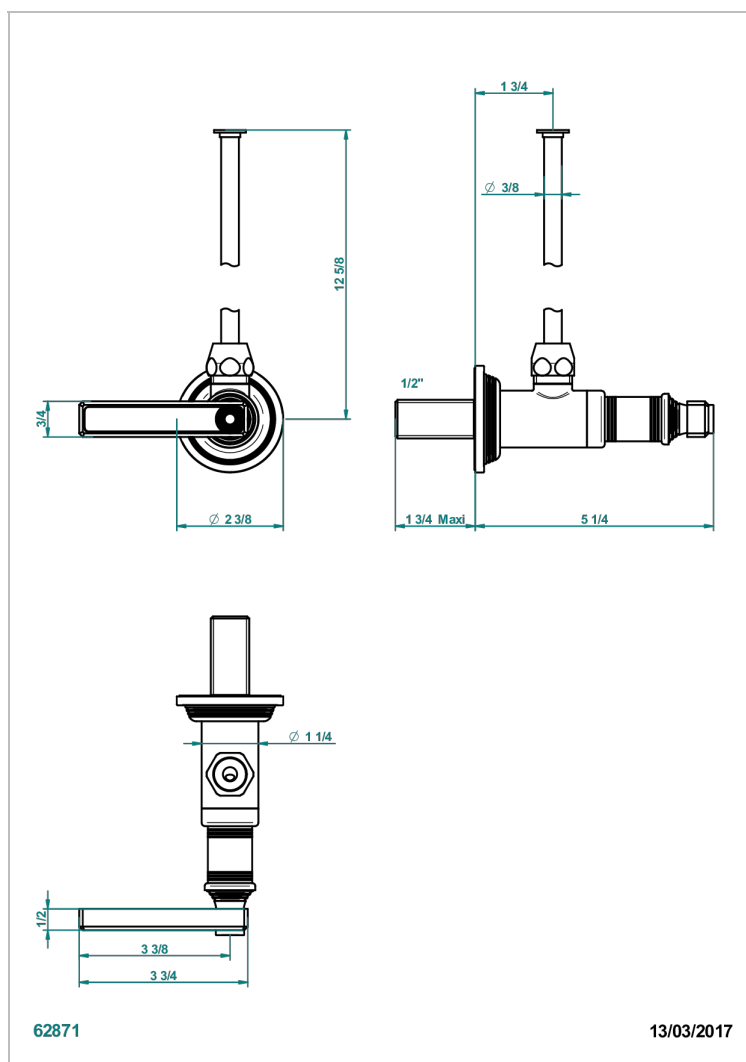

WEST COAST WHITE ONYX WITH LEVER HANDLES

U9H-181/S

1/2" stylised adjustable stop cock with 30 cm tube

CHARACTERISTIC

- West Coast White Onyx with lever handles
- 1/2" stylised adjustable stop cock with 30 cm tube