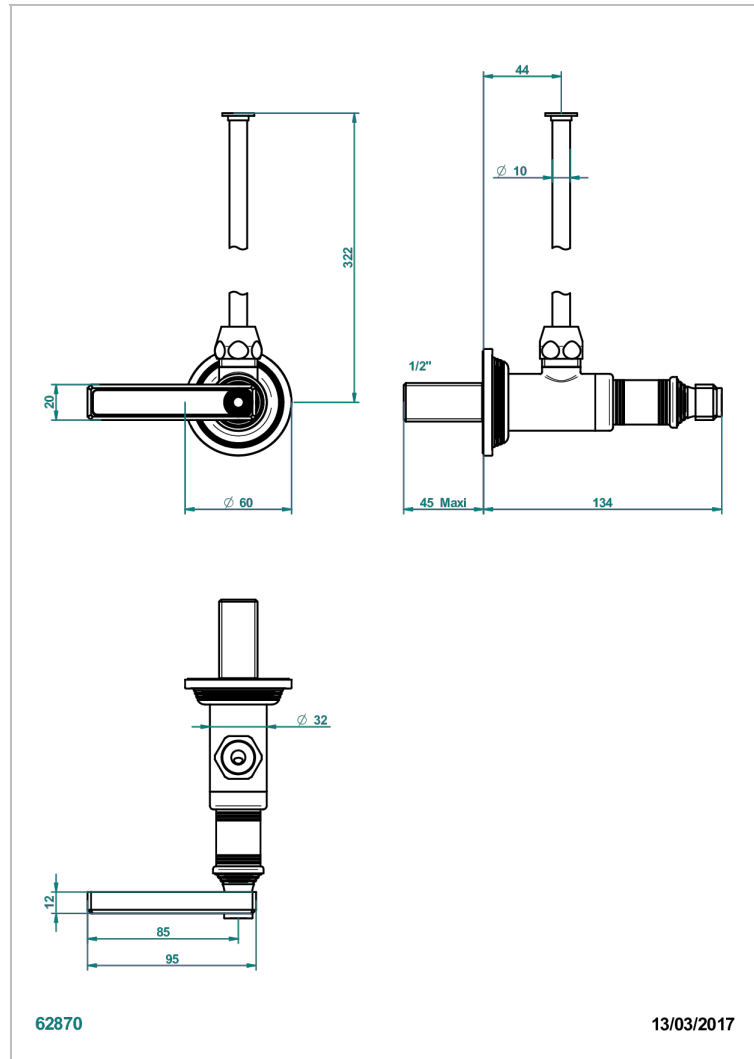

WEST COAST BLACK ONYX WITH LEVER

U9F-181/S

1/2" stylised adjustable stop cock with 30 cm tube

CHARACTERISTIC

- West Coast Black Onyx with lever
- 1/2" stylised adjustable stop cock with 30 cm tube

AVAILABLE FINITIONS