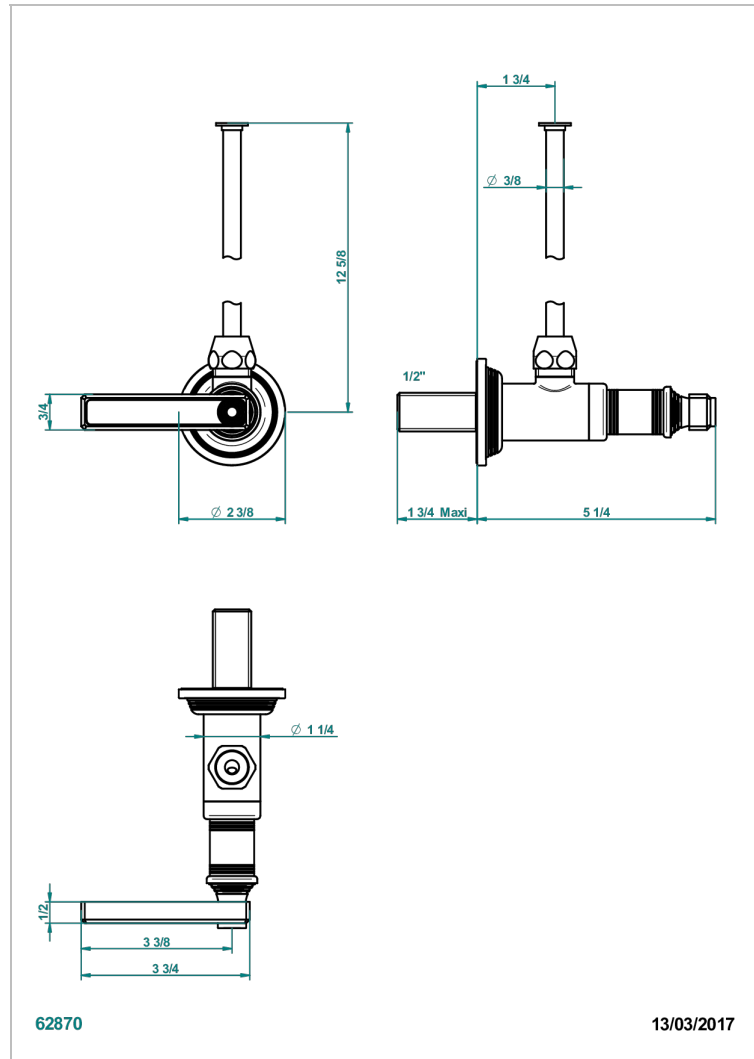

# WEST COAST BLACK ONYX WITH LEVER

U9F-181/S

1/2" stylised adjustable stop cock with 30 cm tube

## CHARACTERISTIC

- West Coast Black Onyx with lever
- 1/2" stylised adjustable stop cock with 30 cm tube