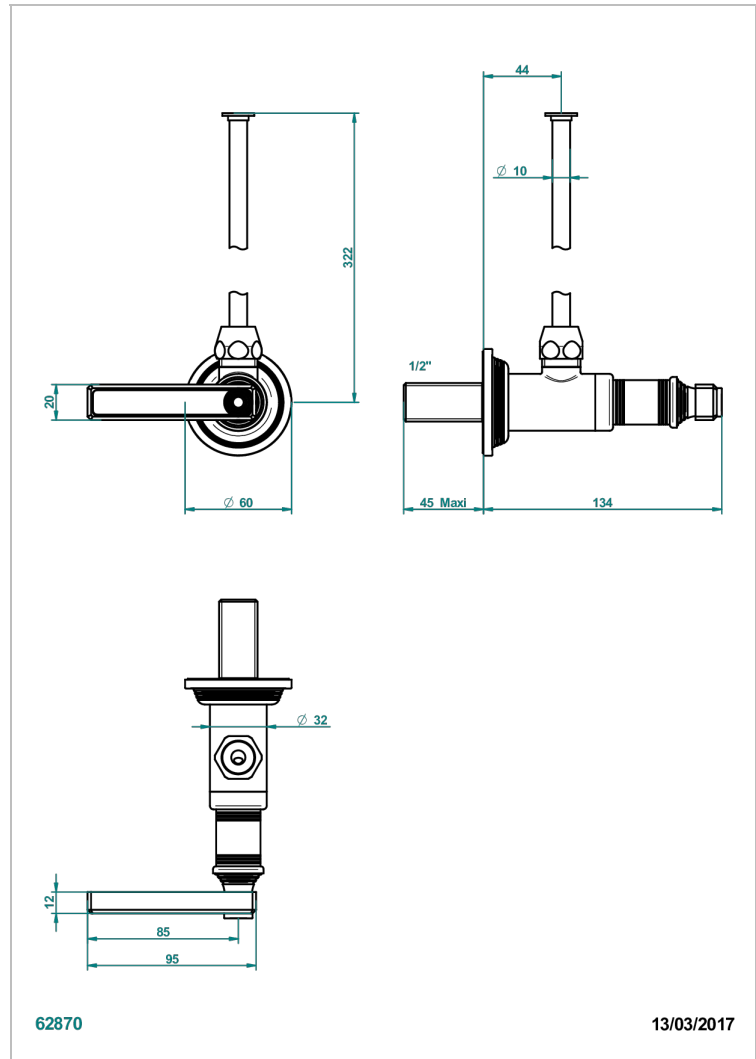

WEST COAST BLACK ONYX WITH LEVER

U9F-181/S

1/2" stylised adjustable stop cock with 30 cm tube

CHARACTERISTIC

- West Coast Black Onyx with lever
- 1/2" stylised adjustable stop cock with 30 cm tube

AVAILABLE FINITIONS