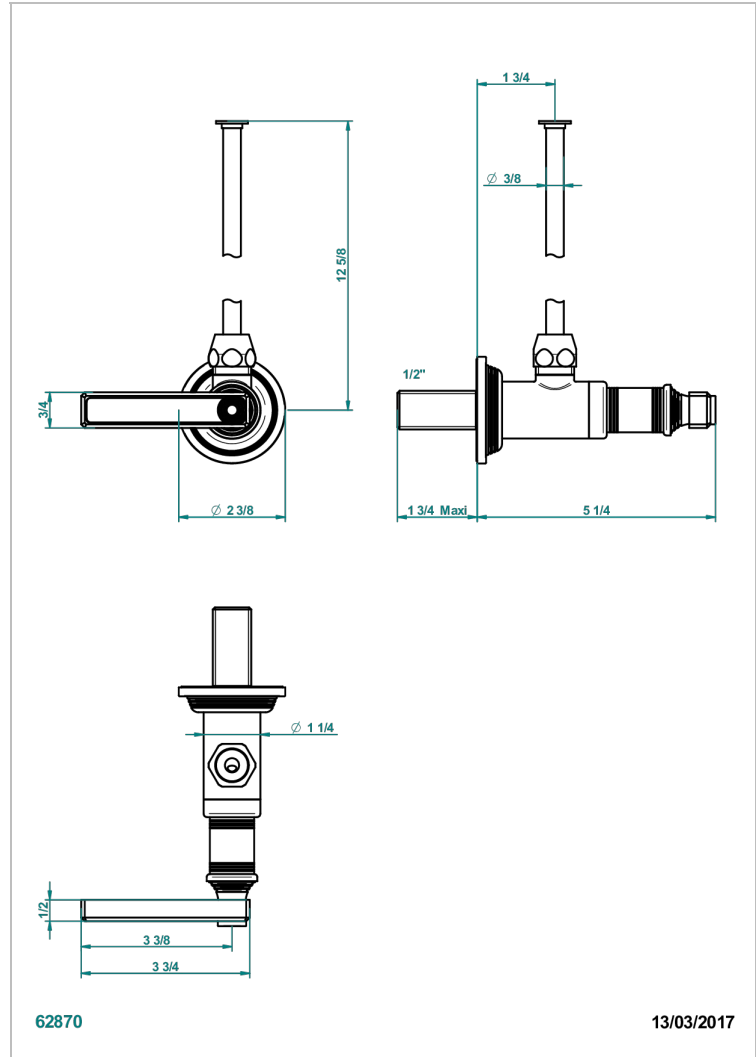

# WEST COAST BLACK ONYX WITH LEVER

U9F-181/S

1/2" stylised adjustable stop cock with 30 cm tube

THG<sup>®</sup>  
PARIS

## CHARACTERISTIC

- West Coast Black Onyx with lever
- 1/2" stylised adjustable stop cock with 30 cm tube