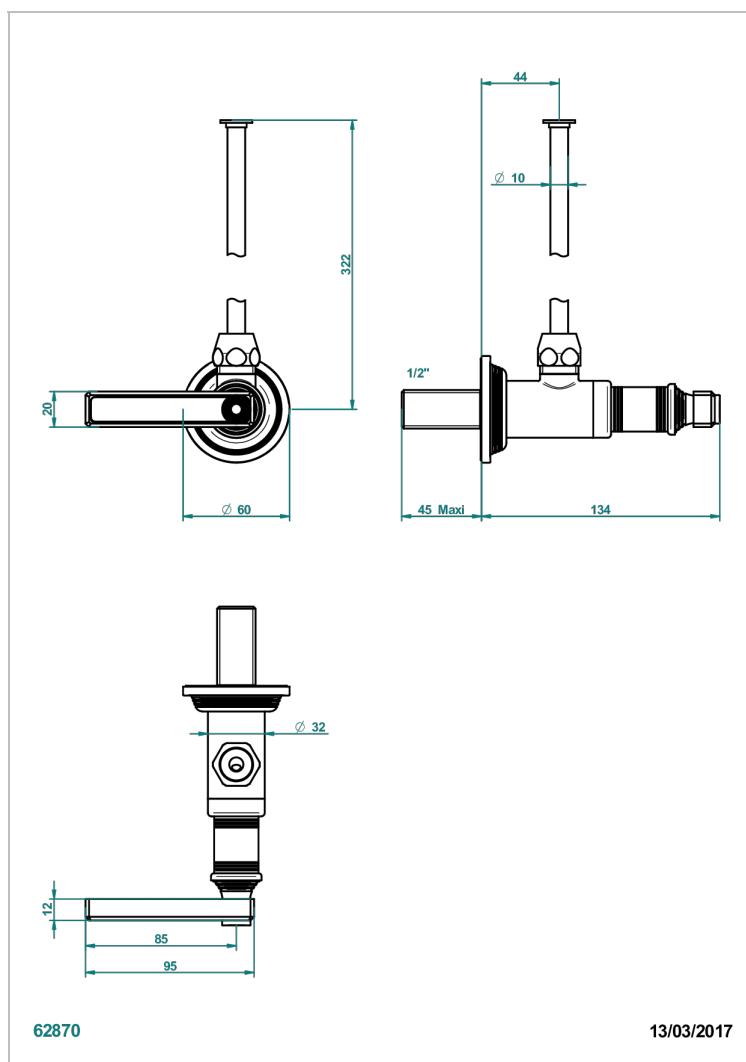

WEST COAST BLACK ONYX WITH LEVER

U9F-181/S

1/2" stylised adjustable stop cock with 30 cm tube

CHARACTERISTIC

- West Coast Black Onyx with lever
- 1/2" stylised adjustable stop cock with 30 cm tube

AVAILABLE FINITIONS