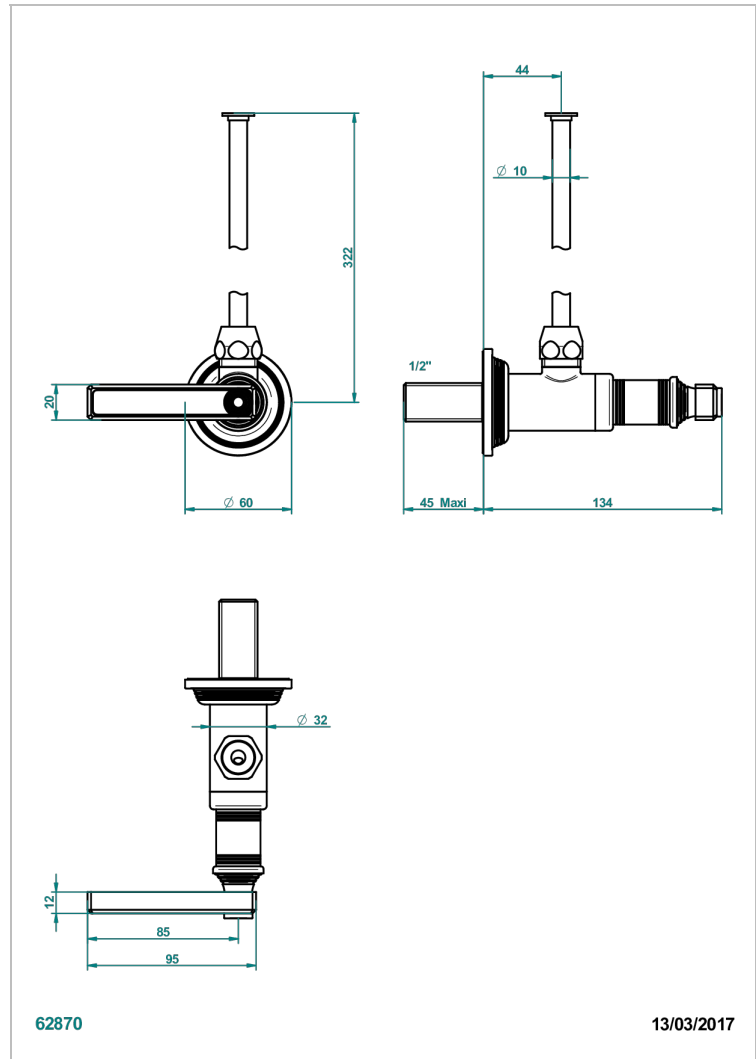

WEST COAST BLACK ONYX WITH LEVER

U9F-181/S

1/2"可调节龙头，30厘米管道，适应任何风格

THG[®]
PARIS

特色

- West Coast Black Onyx with lever
- 1/2"可调节龙头，30厘米管道，适应任何风格

可选饰面

Black ceram - D30
Blush PVD - H62
Graphite PVD - H64
Matt Umber PVD - H67
Matt blush PVD - H60
Matt graphite PVD - H65