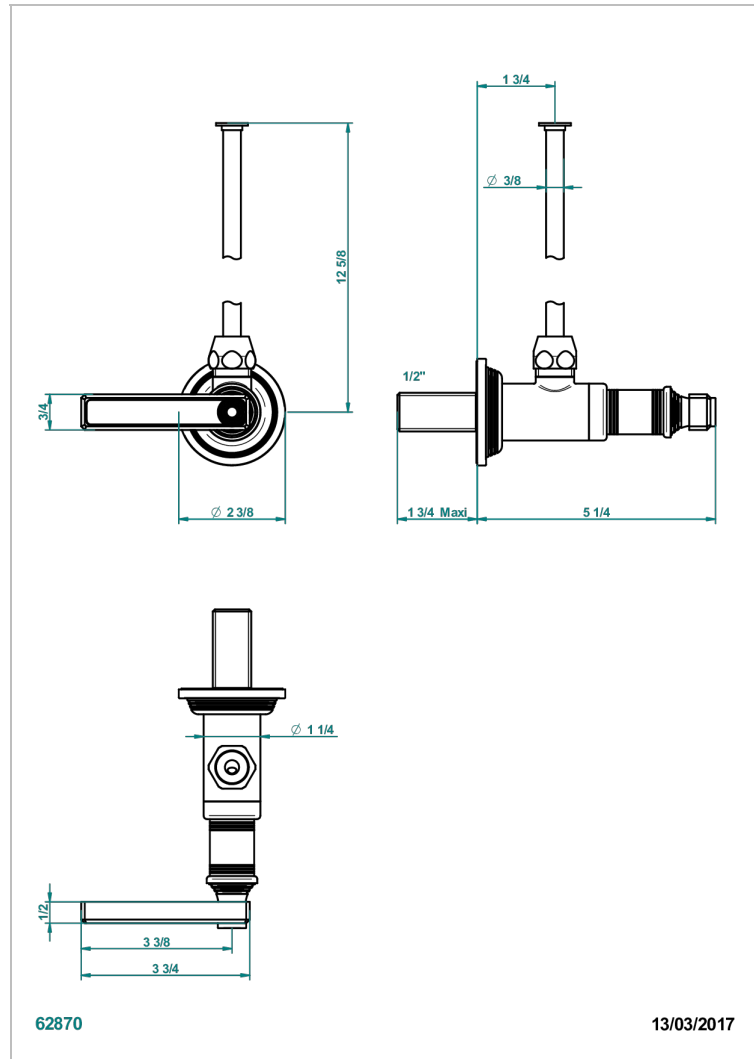

WEST COAST BLACK ONYX WITH LEVER

U9F-181/S

1/2" stylised adjustable stop cock with 30 cm tube

CHARACTERISTIC

- West Coast Black Onyx with lever
- 1/2" stylised adjustable stop cock with 30 cm tube

AVAILABLE FINITIONS