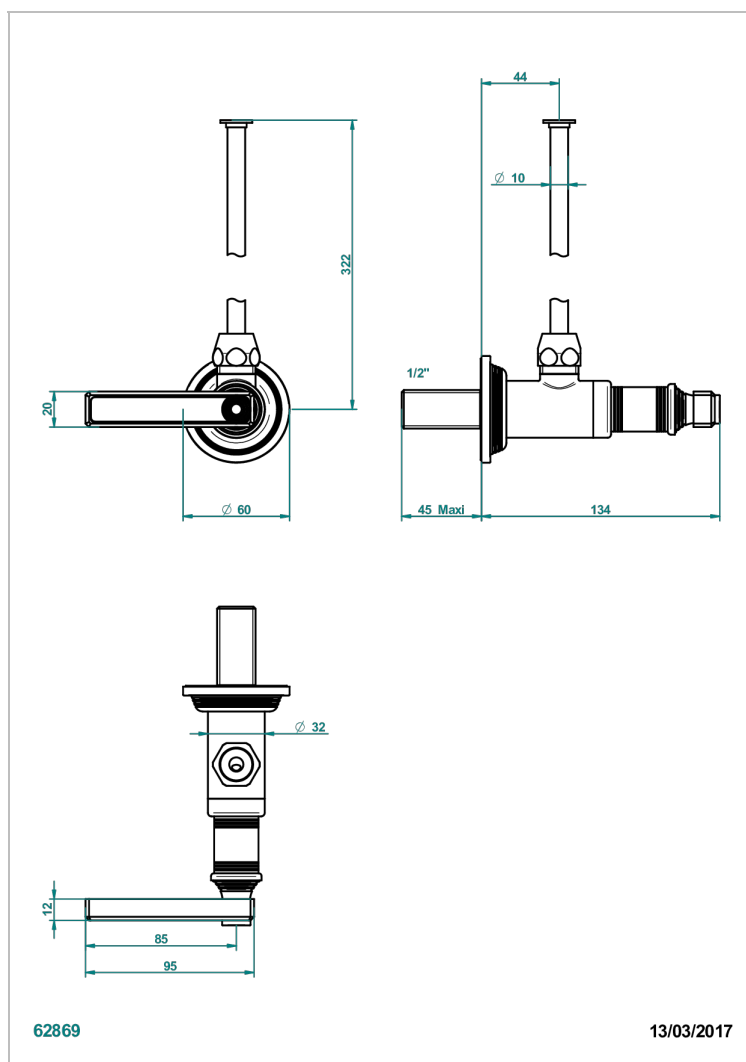

WEST COAST METAL WITH LEVER

U9B-181/S

1/2" stylised adjustable stop cock with 30 cm tube

THG[®]
PARIS

CHARACTERISTIC

- West Coast Metal with lever
- 1/2" stylised adjustable stop cock with 30 cm tube

AVAILABLE FINITIONS