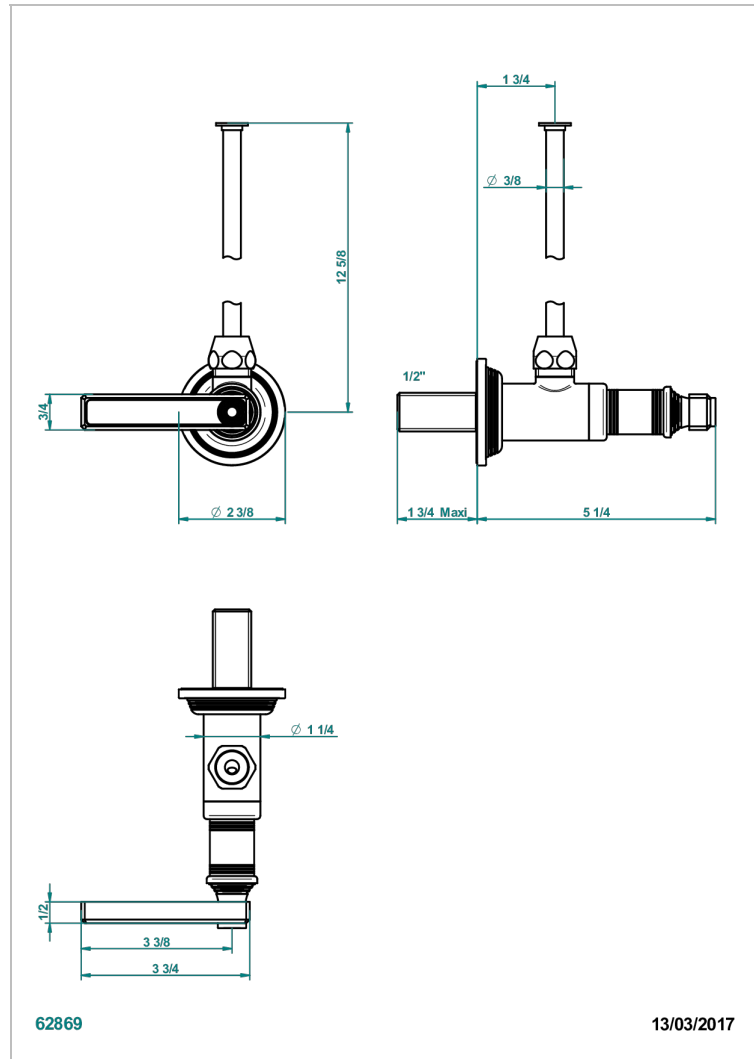

WEST COAST METAL WITH LEVER

U9B-181/S

1/2" stylised adjustable stop cock with 30 cm tube

CHARACTERISTIC

- West Coast Metal with lever
- 1/2" stylised adjustable stop cock with 30 cm tube

AVAILABLE FINITIONS