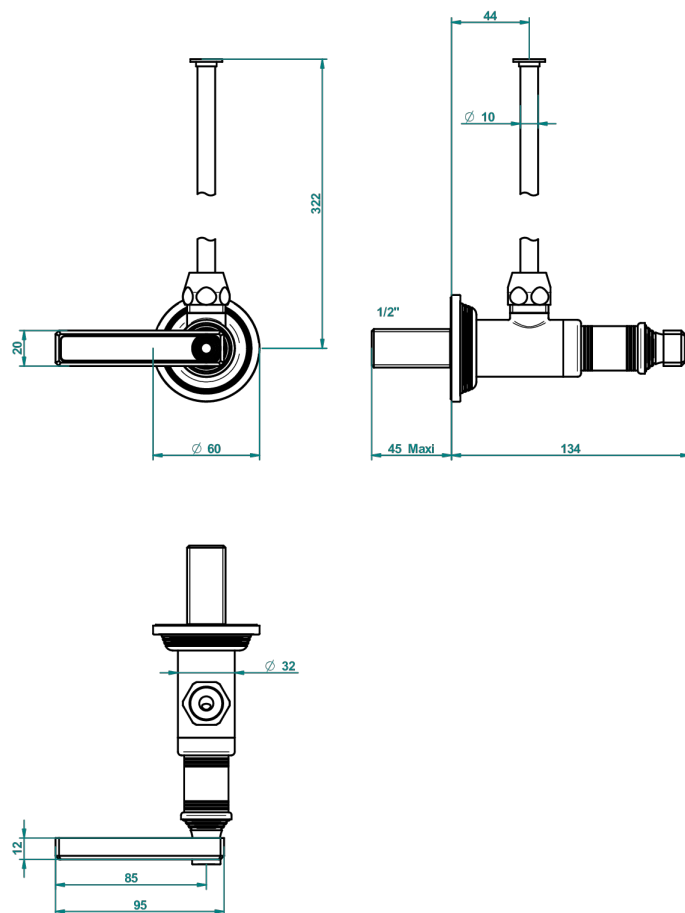

WEST COAST METAL WITH LEVER

U9B-181/S

1/2" stylised adjustable stop cock with 30 cm tube

THG[®]
PARIS

62869

13/03/2017

CHARACTERISTIC

- West Coast Metal with lever
- 1/2" stylised adjustable stop cock with 30 cm tube