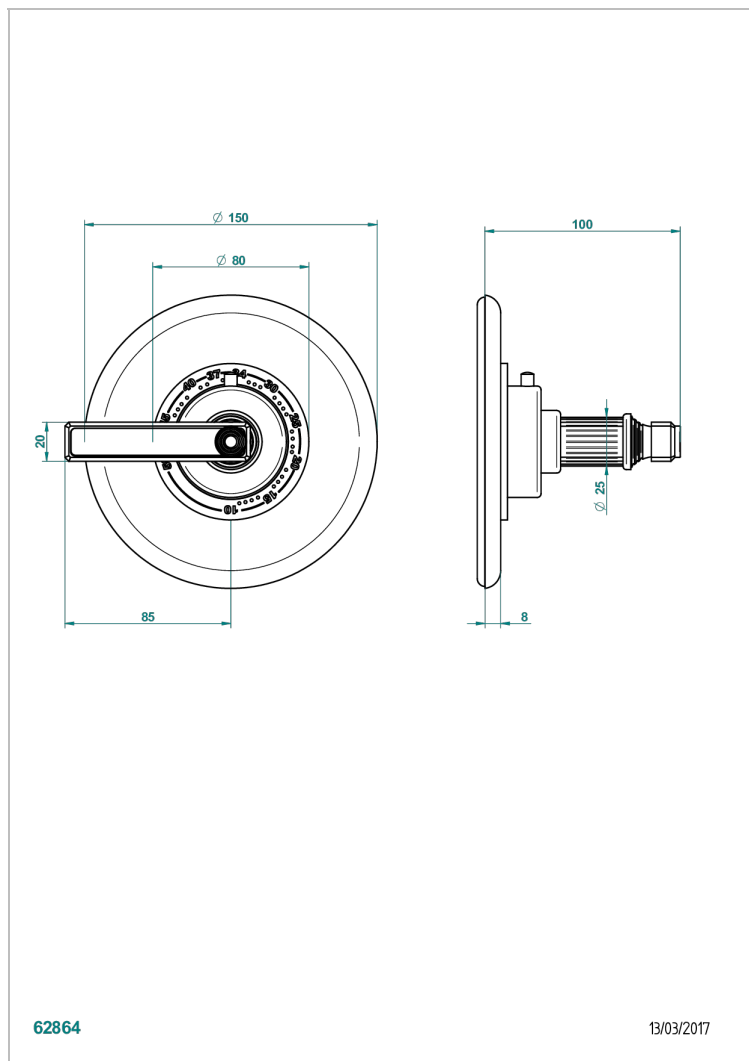

# GRAND CENTRAL WHITE ONYX WITH LEVER HANDLES

U9S-15EN16US

Trim plate and handle for eurotherm valve

## CARACTERÍSTICAS

- Grand central White Onyx with lever handles
- Trim plate and handle for eurotherm valve