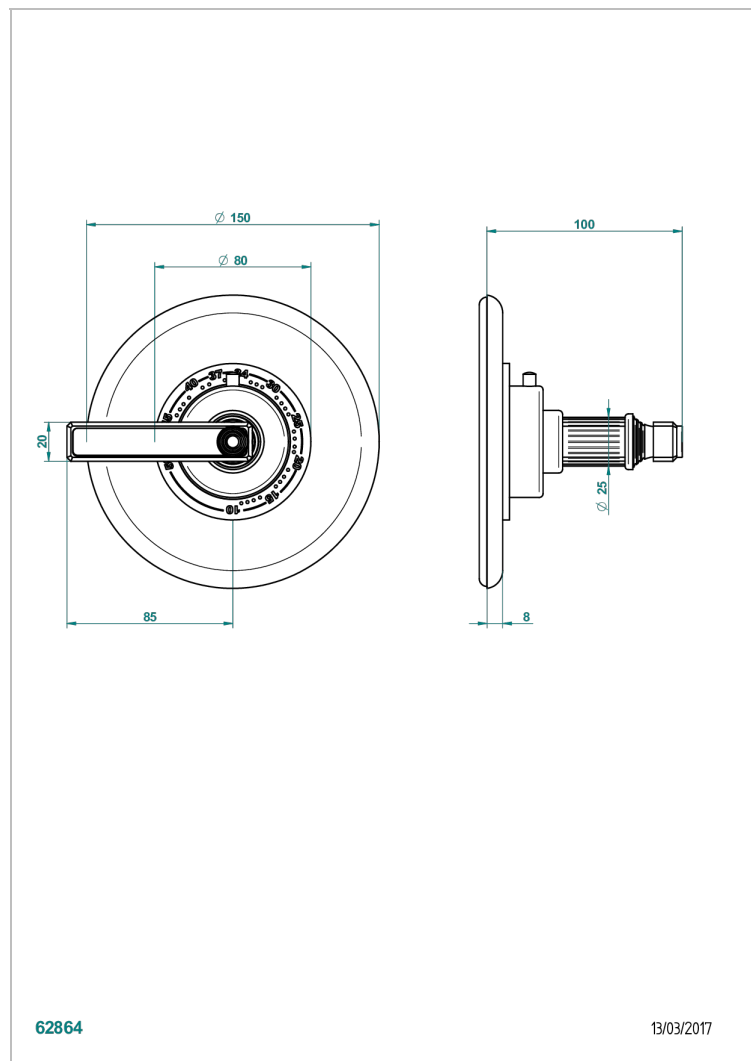

GRAND CENTRAL WHITE ONYX WITH LEVER HANDLES

U9S-15EN16US

Trim plate and handle for eurotherm valve 8200/us & 8300/us

62864

13/03/2017

CHARACTERISTIC

- Grand central White Onyx with lever handles
- Trim plate and handle for eurotherm valve 8200/us & 8300/us