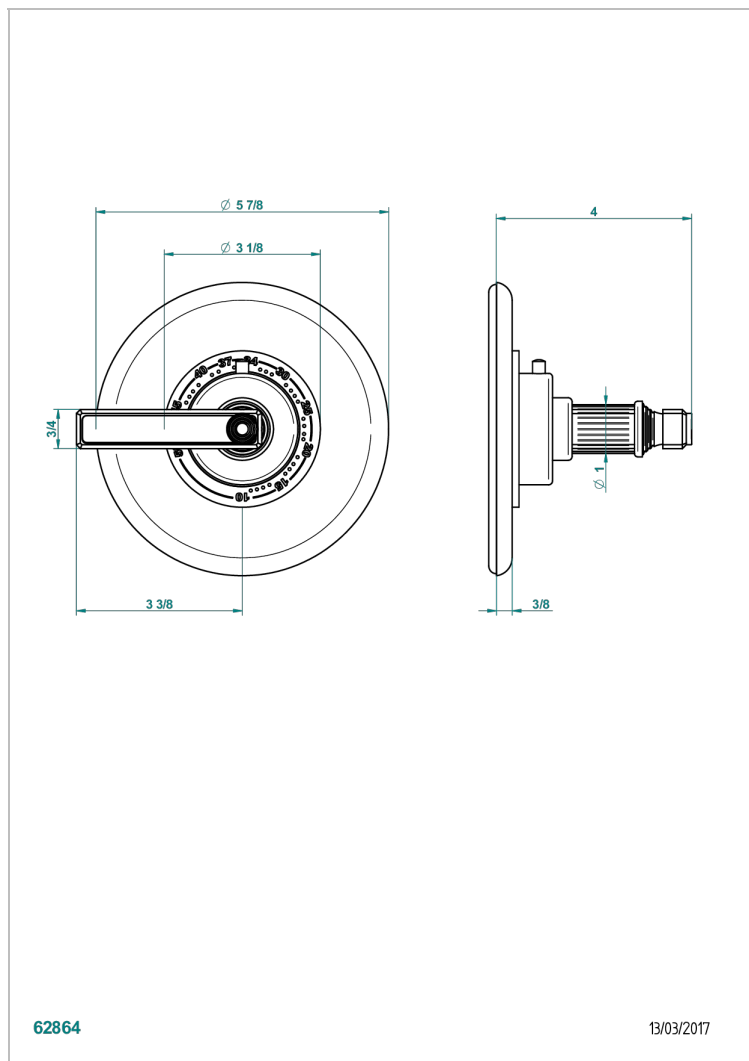

GRAND CENTRAL WHITE ONYX WITH LEVER HANDLES

U9S-15EN16US

Trim plate and handle for eurotherm valve

CARACTERÍSTICAS

- Grand central White Onyx with lever handles
- Trim plate and handle for eurotherm valve