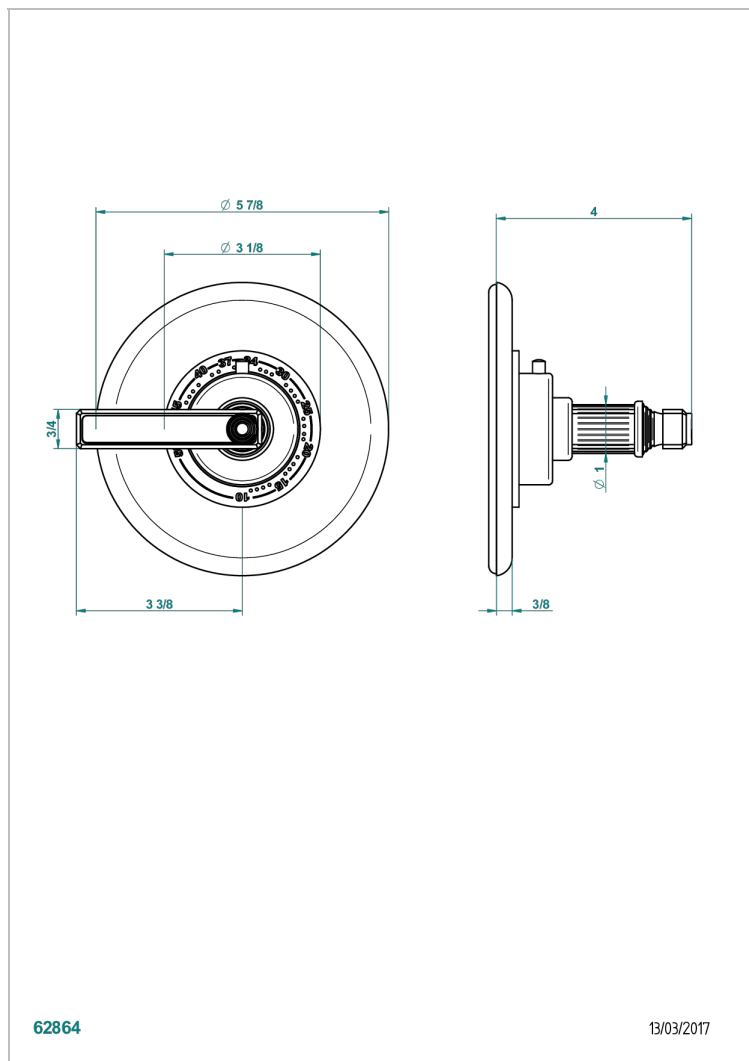

GRAND CENTRAL WHITE ONYX WITH LEVER HANDLES

U9S-15EN16US

Trim plate and handle for eurotherm valve 8200/us & 8300/us

CHARACTERISTIC

- Grand central White Onyx with lever handles
- Trim plate and handle for eurotherm valve 8200/us & 8300/us