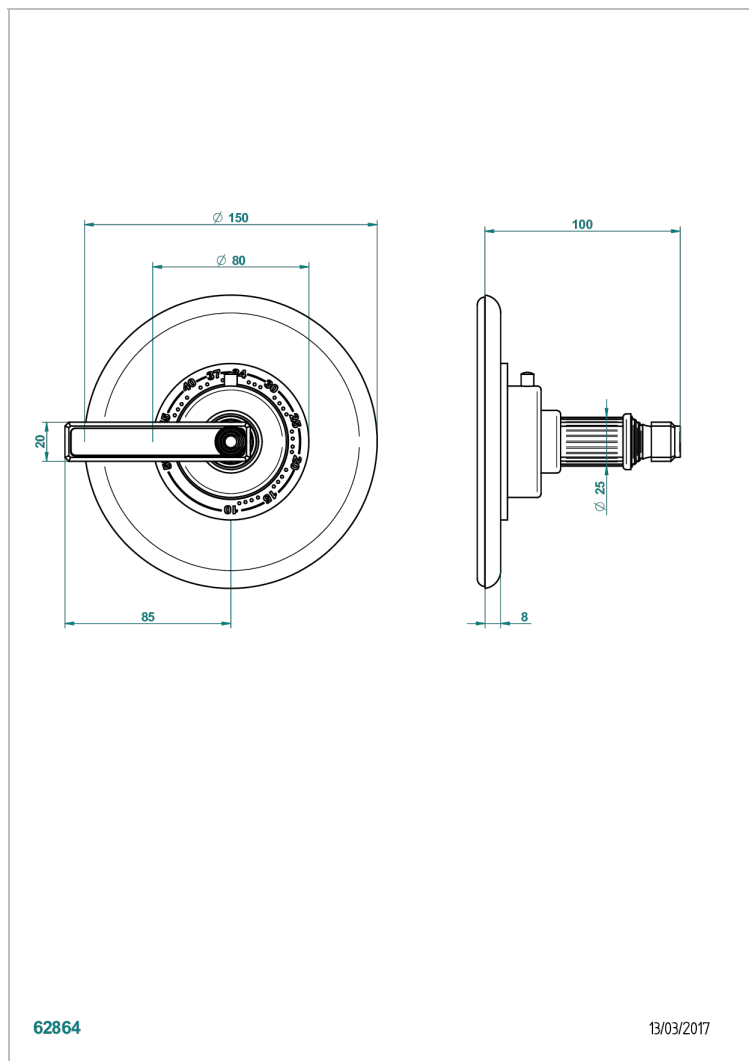

# GRAND CENTRAL WHITE ONYX WITH LEVER HANDLES

U9S-15EN16EM

Trim plate and handle for eurotherm valve 8200/us & 8300/us

## CHARACTERISTIC

- Grand central White Onyx with lever handles
- Trim plate and handle for eurotherm valve 8200/us & 8300/us