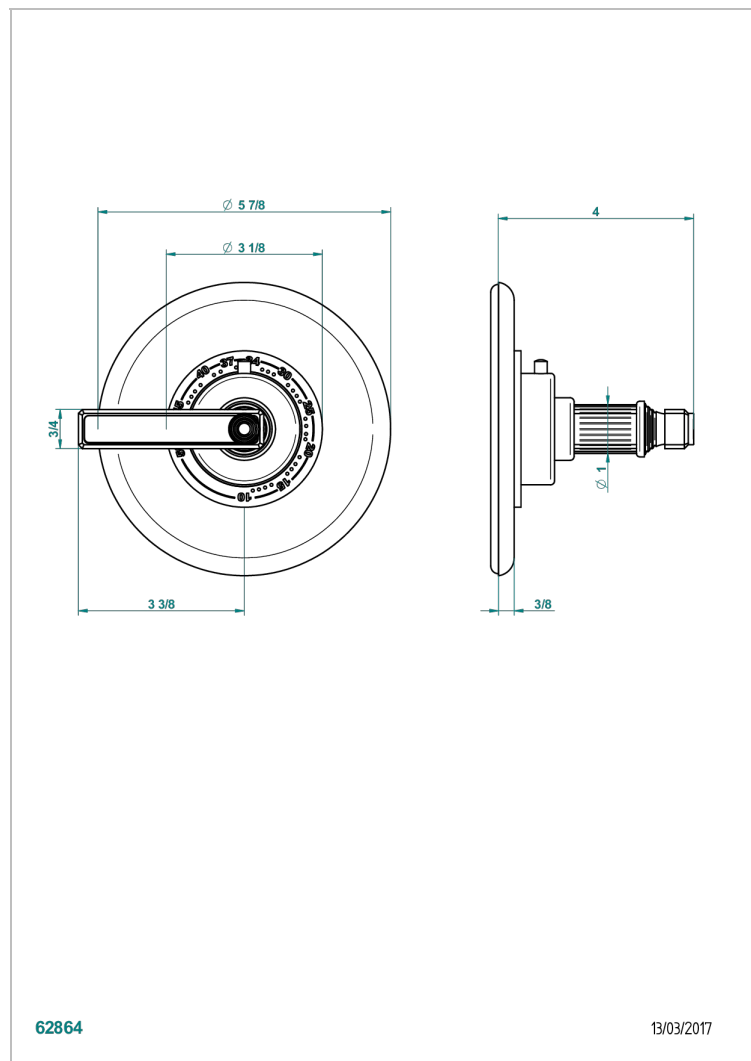

GRAND CENTRAL WHITE ONYX WITH LEVER HANDLES

U9S-15EN16EM

Trim plate and handle for eurotherm valve 8200/us & 8300/us

CHARACTERISTIC

- Grand central White Onyx with lever handles
- Trim plate and handle for eurotherm valve 8200/us & 8300/us