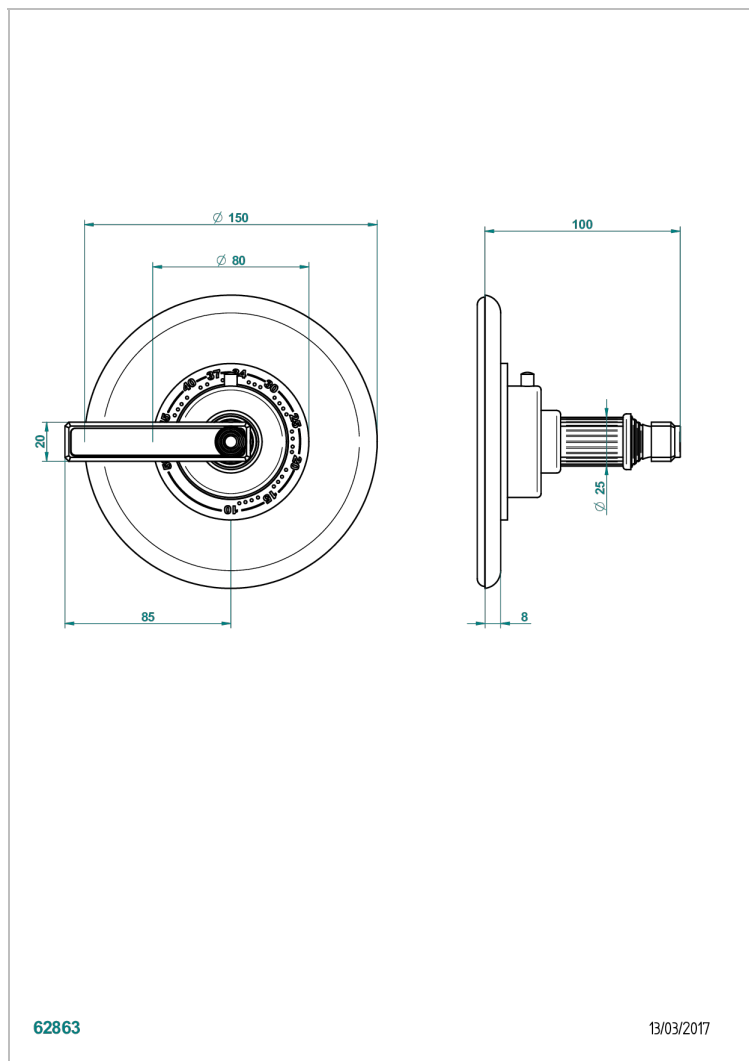

GRAND CENTRAL BLACK ONYX WITH LEVER

U9N-15EN16US

THG[®]
PARIS

Trim plate and handle for eurotherm valve

CARACTERÍSTICAS

- Grand central Black Onyx with lever
- Trim plate and handle for eurotherm valve

ACABADOS DISPONIBLES