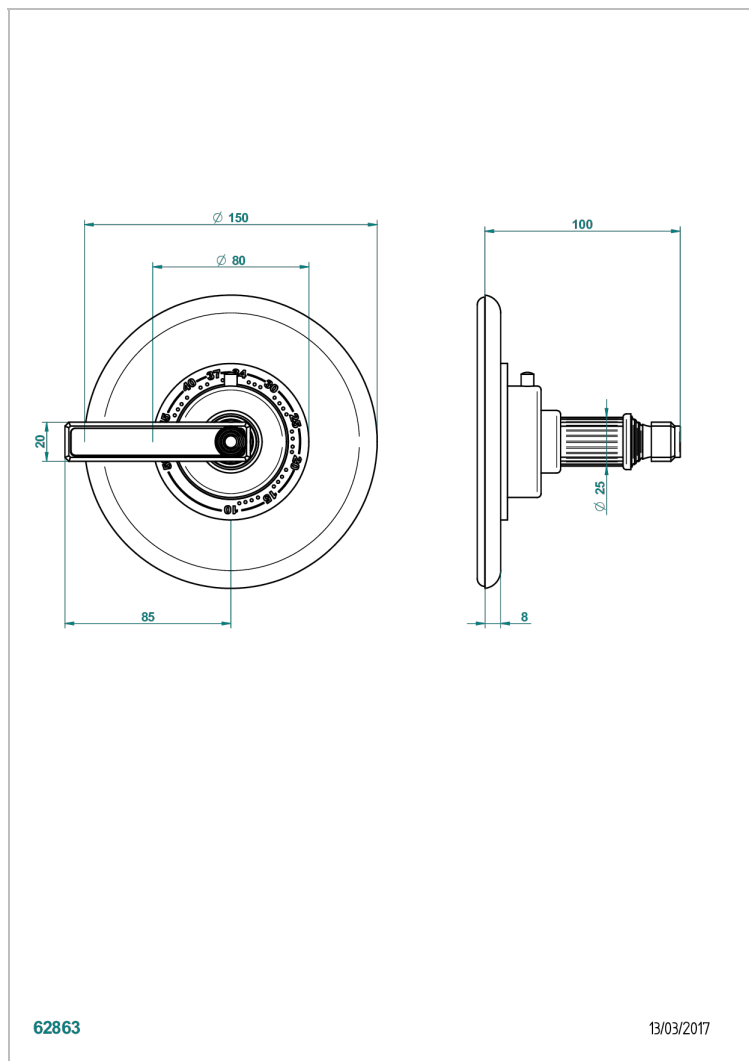

GRAND CENTRAL BLACK ONYX WITH LEVER HANDLES

U9N-15EN16US

Trim plate and handle for eurotherm valve 8200/us & 8300/us

CHARACTERISTIC

- Grand central Black Onyx with lever handles
- Trim plate and handle for eurotherm valve 8200/us & 8300/us