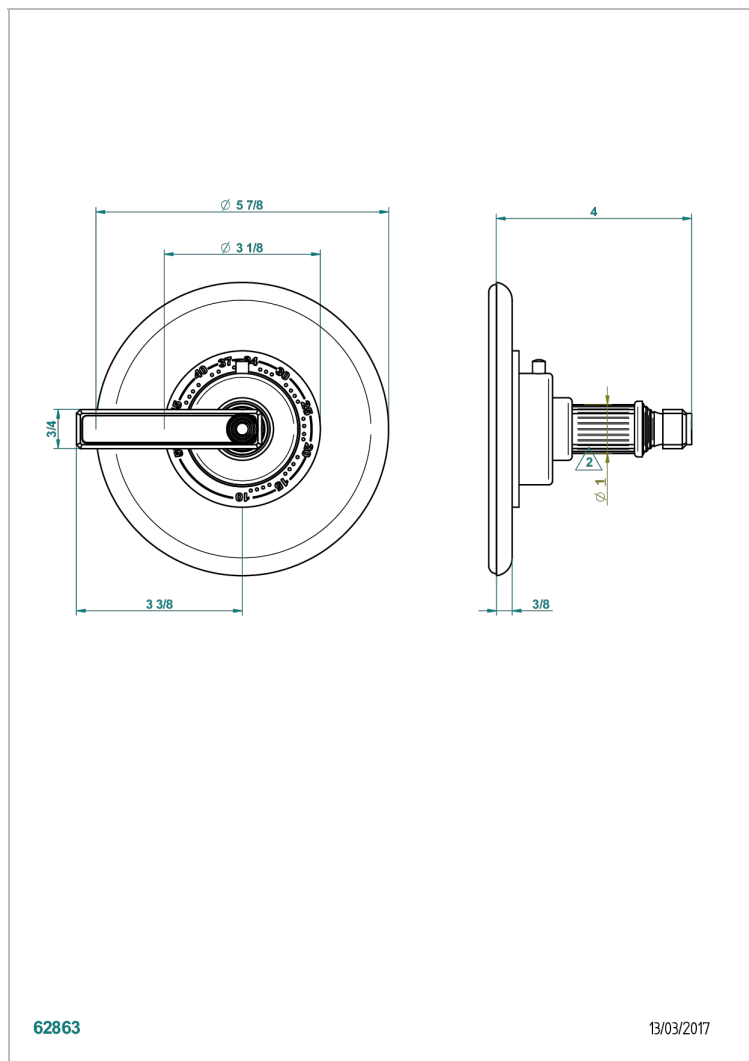

GRAND CENTRAL BLACK ONYX WITH LEVER

U9N-15EN16US

THG[®]
PARIS

Trim plate and handle for eurotherm valve

CARACTERÍSTICAS

- Grand central Black Onyx with lever
- Trim plate and handle for eurotherm valve

ACABADOS DISPONIBLES