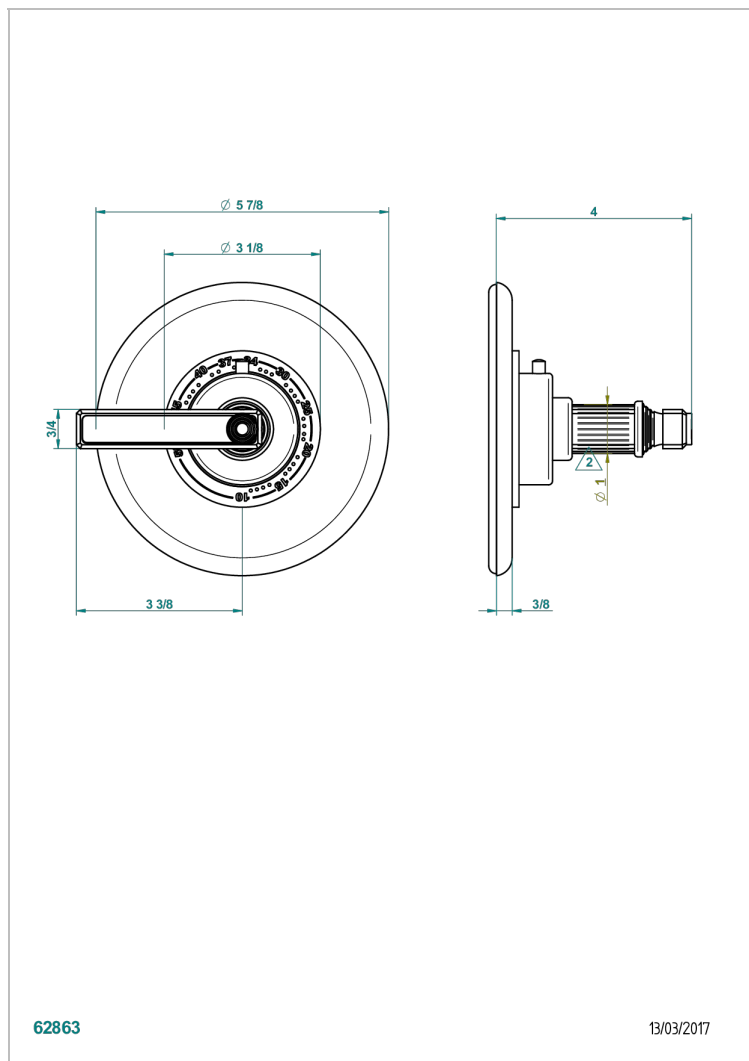

# GRAND CENTRAL BLACK ONYX WITH LEVER HANDLES

U9N-15EN16US

Trim plate and handle for eurotherm valve 8200/us & 8300/us

62863

13/03/2017

## CHARACTERISTIC

- Grand central Black Onyx with lever handles
- Trim plate and handle for eurotherm valve 8200/us & 8300/us