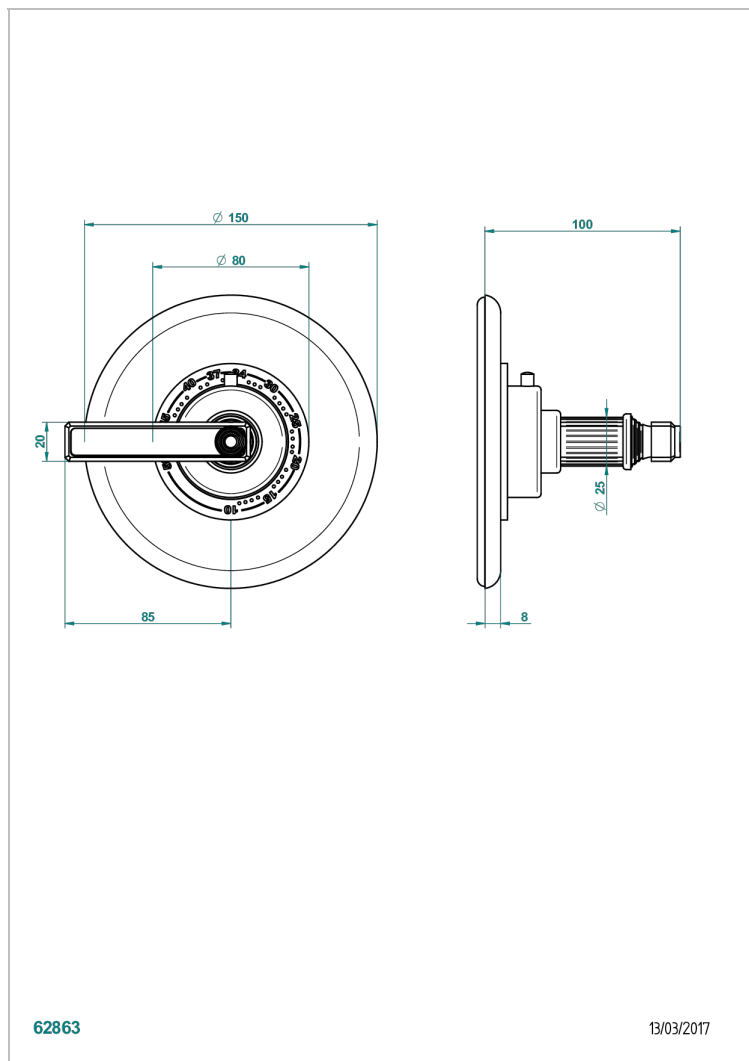

GRAND CENTRAL BLACK ONYX WITH LEVER HANDLES

U9N-15EN16EM

Trim plate and handle for eurotherm valve 8200/us & 8300/us

CHARACTERISTIC

- Grand central Black Onyx with lever handles
- Trim plate and handle for eurotherm valve 8200/us & 8300/us