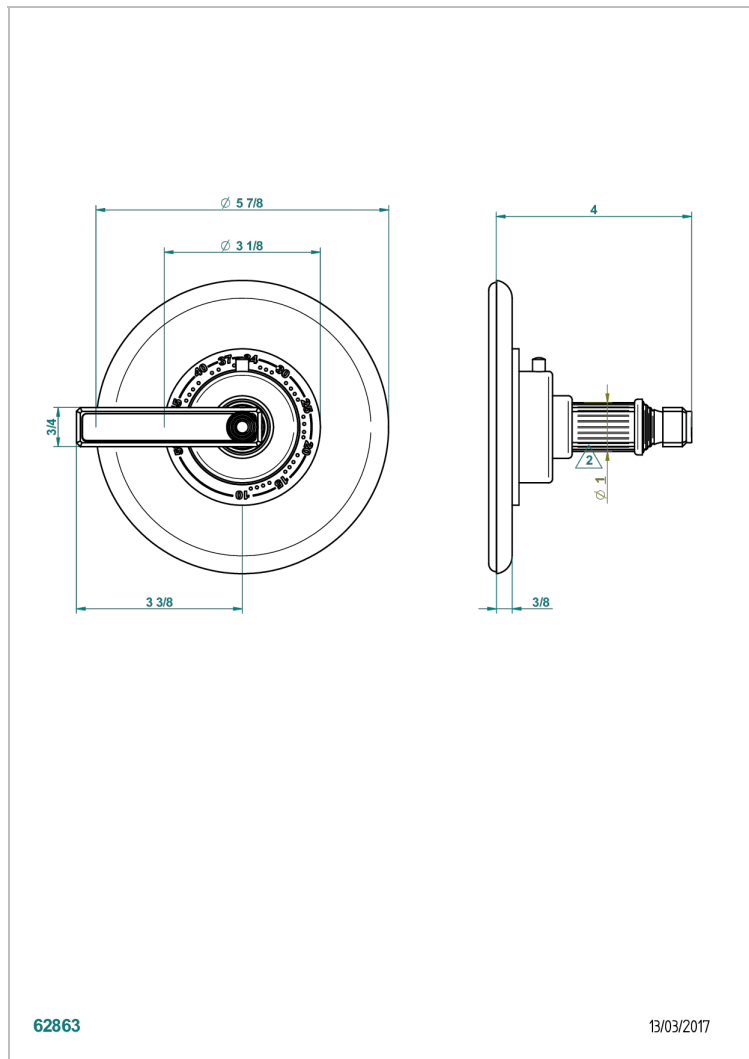

GRAND CENTRAL BLACK ONYX WITH LEVER HANDLES

U9N-15EN16EM

Trim plate and handle for eurotherm valve 8200/us & 8300/us

CHARACTERISTIC

- Grand central Black Onyx with lever handles
- Trim plate and handle for eurotherm valve 8200/us & 8300/us