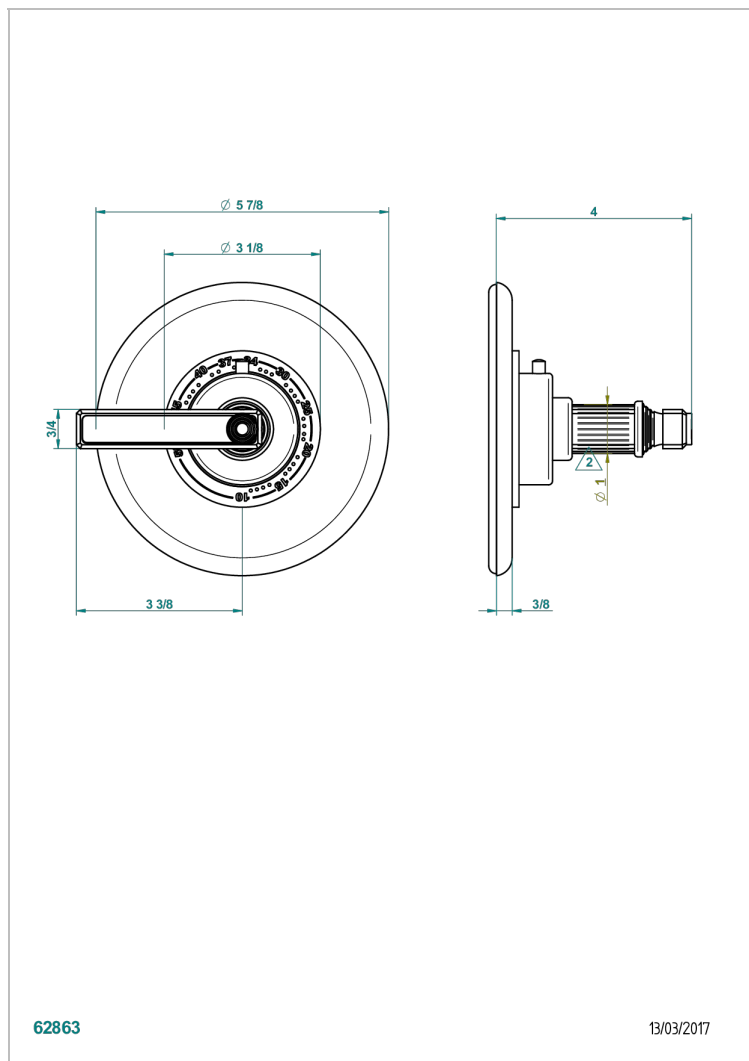

GRAND CENTRAL BLACK ONYX WITH LEVER

U9N-15EN16EM

温控龙头配件, Eurotherm 8105N、8200N、8300

62863

13/03/2017

特色

- Grand central Black Onyx with lever
- 温控龙头配件, Eurotherm 8105N、8200N、8300

相关的SKU

- Ref. G00-8105N 蜡元件阀芯Eurotherm温控龙头, 1/2" 40l/mn
- Ref. G00-8200N Eurotherm温控龙头 3/4" 80l/mn

可选饰面

Black ceram - D30
Blush PVD - H62
Graphite PVD - H64
Matt Umber PVD - H67
Matt blush PVD - H60
Matt graphite PVD - H65