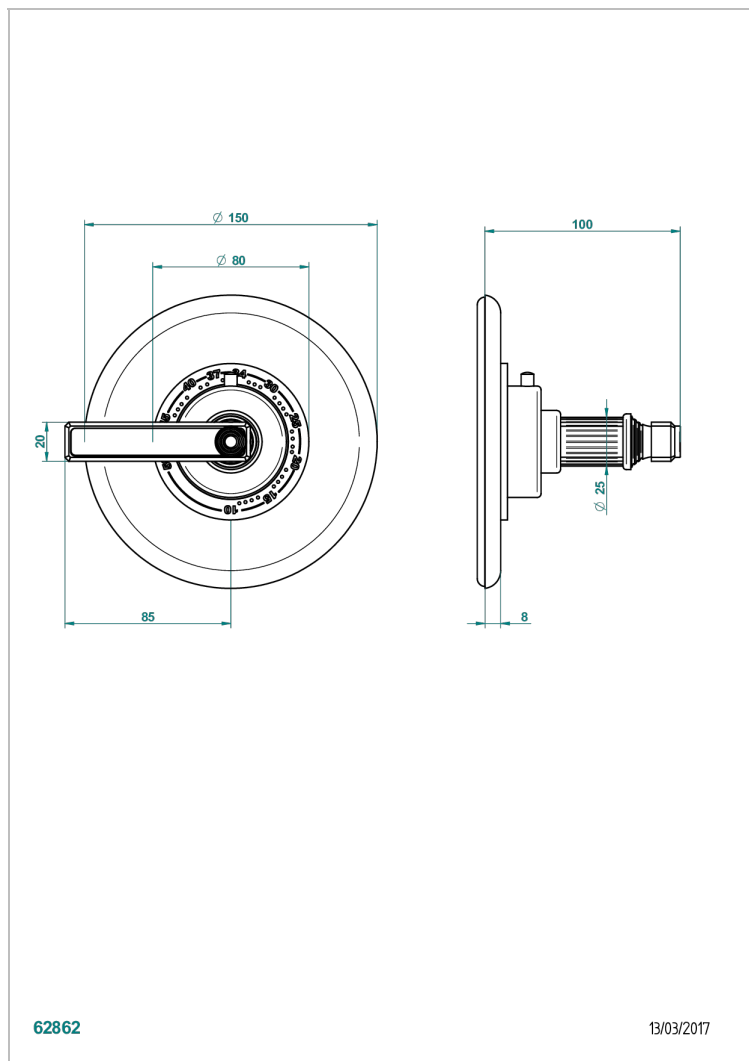

# GRAND CENTRAL METAL WITH LEVER

U9L-15EN16US

Trim plate and handle for eurotherm valve

THG<sup>®</sup>  
PARIS

## CARACTERÍSTICAS

- Grand central Metal with lever
- Trim plate and handle for eurotherm valve