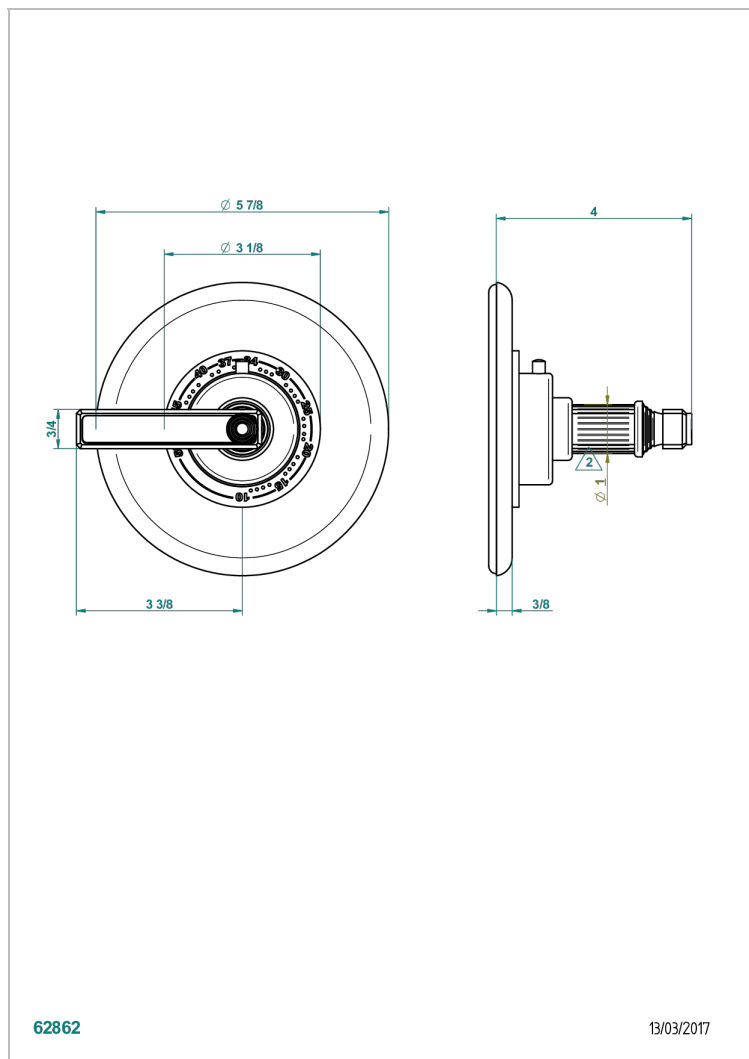

GRAND CENTRAL METAL WITH LEVER

U9L-15EN16US

Trim plate and handle for eurotherm valve

THG[®]
PARIS

CARACTERÍSTICAS

- Grand central Metal with lever
- Trim plate and handle for eurotherm valve

ACABADOS DISPONIBLES