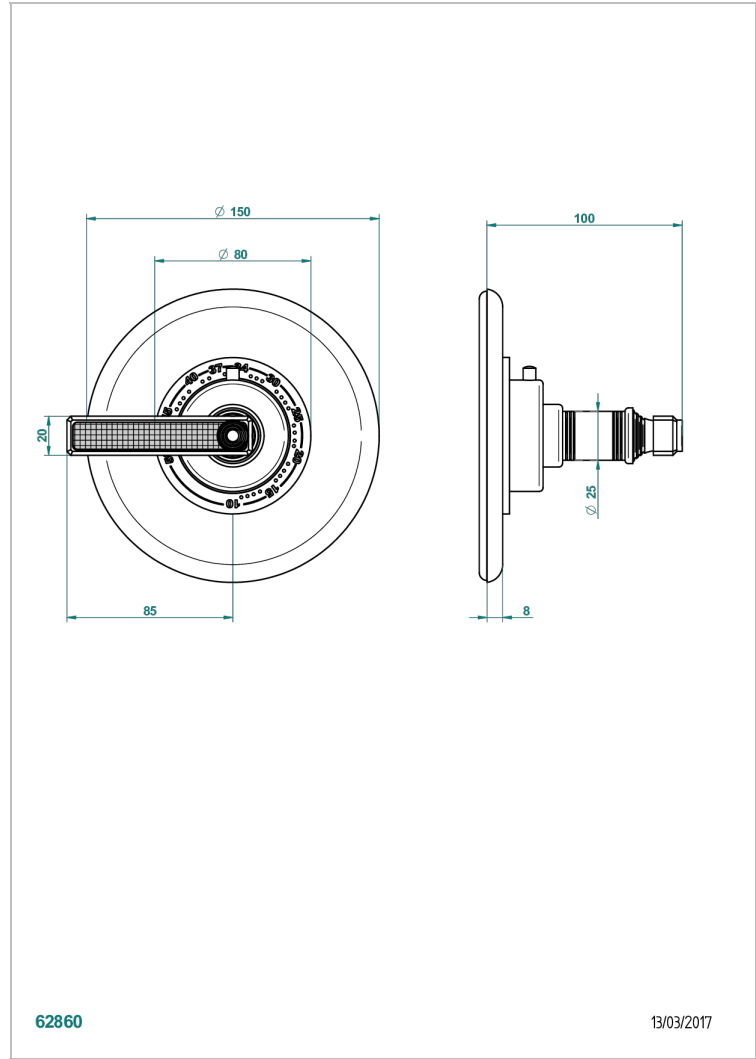

WEST COAST WITH GUILLOCHE DECOR WITH LEVER

U9D-15EN16US

Trim plate and handle for eurotherm valve

THG[®]
PARIS

CARACTERÍSTICAS

- West coast with Guilloché decor with lever
- Trim plate and handle for eurotherm valve